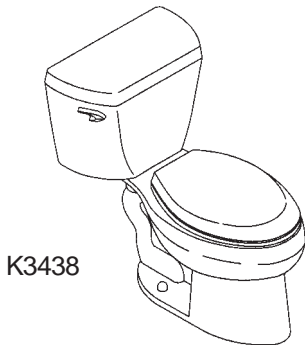

K3438

K3438 Wellworth™ 14" Rough-In Toilet Combination
Elongated 14" rough-in, includes polished chrome trip lever, less seat and supply,
1.6gpf (6ltr/flush) Consists of K4276 bowl and K4621

K3438 EB Combination

White 102-0320

Separate Tanks and Bowls

K4276 Elongated Bowl
White 102-2300

K4621 Tank
102-5400