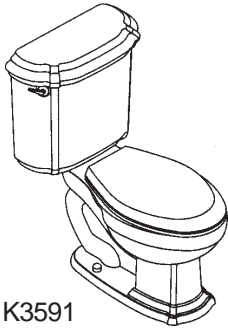

KOHLER
FIXTURES®

K3591

K3591 Portrait™ Toilet Combination

Elongated toilet combination, 12" rough-in, includes polished chrome trip lever, less seat and supply, 1.6 gpf (6ltr.flush)

Consists of K4317 bowl and K4607 tank

K3591 EB Combinations

White 102-0400

Biscuit..... 102-0405

Separate Tanks and Bowls

	K4317 Elongated Bowl	K4607 Tank
White	102-2400	102-5000
Biscuit	102-2405	102-5005