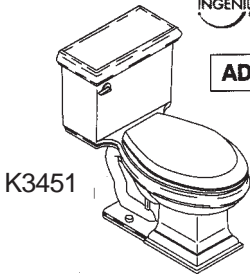

INGENIUM

ADA

K3451

K3451 Memoirs™ 1PC Comfort Height Elongated Bowl Closet Compact design, 12" rough in, includes K4652 Lustra seat and K9439 polished chrome trip lever, less supply, 1.6gpf. 16-1/8" high bowl is ADA compliant.