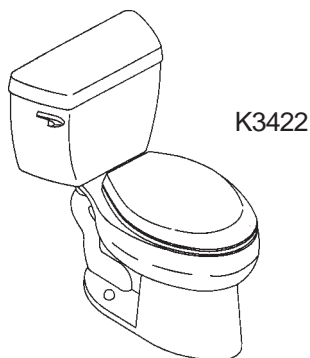

**KOHLER  
FIXTURES**

K3322

ADA

K3386

K3422

K3423

**Kohler Closets**

**K3322 Gabrielle™ Comfort Height Toilet**  
Compact elongated one-piece toilet, 12" rough-in, includes K4653 French Curve™ seat and polished chrome trip lever, less supply, 1.6 gpf (6 ltr.flush) 16-1/8" high bowl is ADA compliant.