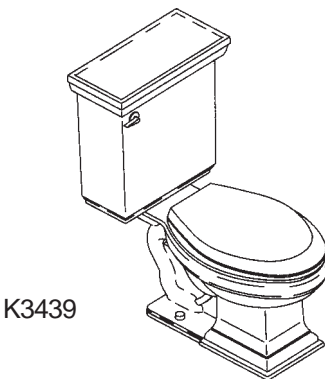

K3439

K3439 Memoirs™ Toilet Combination with Stately Design
Elongated toilet combination, 12" rough-in, includes polished chrome trip lever, less seat and supply, 1.6 gpf (6ltr.flush) Consists of K4254 bowl and K4464 tank

K3439 EB Combinations

White	102-0330
Biscuit	102-0335

Separate Tanks and Bowls

	K4254 Elongated Bowl	K4464 Tank
White	102-2165	102-4020
Biscuit	102-2170	102-4025