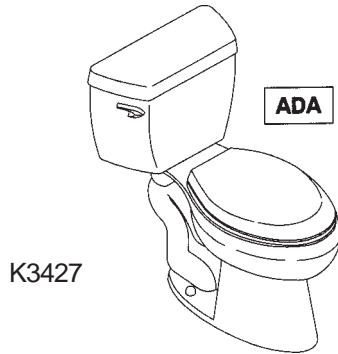

K3505-RA EB Combination

White ..... 102-0480

Separate Tanks and Bowls

K4303 Elongated Bowl  
 White 102-2450

K4645-RA Tank  
 102-5530

**KOHLER**  
FIXTURES<sup>®</sup>

K3427

**K3427 Highline™ Comfort Height Toilet Combinations**  
Elongated toilet combination, 12" rough-in, includes polished chrome trip lever, less seat and supply, 1.6 gpf (6ltr.flush) 16-1/2" high bowl is ADA compliant. Consists of K4274 bowl , K4620/U tank or K4620RA tank