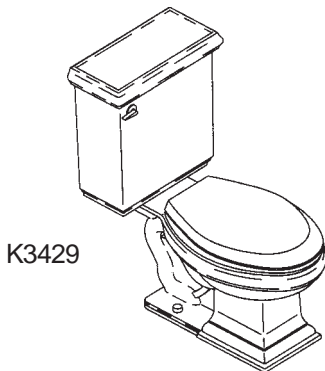

K3429

K3429 Memoirs™ Toilet Combination
Elongated toilet combination with classic design, 12" rough-in, includes polished chrome trip lever, less seat and supply, 1.6 gpf (6ltr.flush) Consists of K4254 bowl and K4454 tank

K3429 EB Combinations

White	102-0275
Biscuit	102-0280

Separate Tanks and Bowls

	K4254 Elongated Bowl	K4454 Tank
White	102-2165	102-4000
Biscuit	102-2170	102-4005