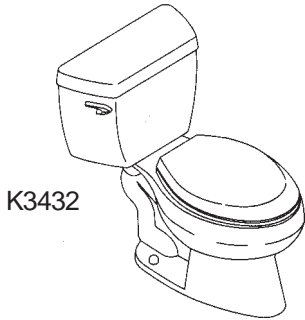

KOHLER
FIXTURES

K3432

K3432 Wellworth™ 10" Rough-In Toilet Combination
Elongated 10" rough-in, includes polished chrome trip lever, less seat and supply,
1.6gpf (6ltr/flush) Consists of K4273 bowl and K4620/U tank

K3432 EB Combination

K3432U EB Combinations with
Insuliner Tanks

White 102-0300

White 102-0302

Separate Tanks and Bowls

K4273 Elongated 10" Bowl
White 102-2230

K4620 Tank
102-5100

K4620U Insulated Tank
102-5200