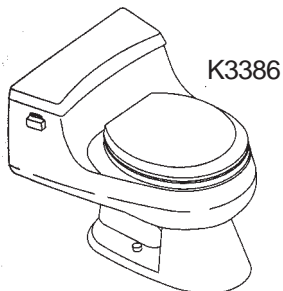

**KOHLER  
FIXTURES**

K3322

ADA

K3386

K3422

K3423

**Kohler Closets**

**K3322 Gabrielle™ Comfort Height Toilet**  
Compact elongated one-piece toilet, 12" rough-in, includes K4653 French Curve™ seat and polished chrome trip lever, less supply, 1.6 gpf (6 ltr.flush) 16-1/8" high bowl is ADA compliant.