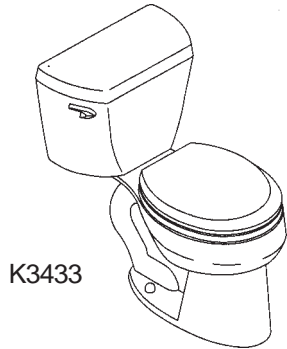

K3433

K3433 Wellworth™ 14" Rough-In Toilet Combination
Round Front 14" rough-in, includes polished chrome trip lever, less seat and supply,
1.6gpf (6ltr/flush) Consists of K4277 bowl and K4621

K3433 PB Combination

White 102-0310

Separate Tanks and Bowls

K4277 Round Bowl
White 102-2350

K4621 Tank
102-5400