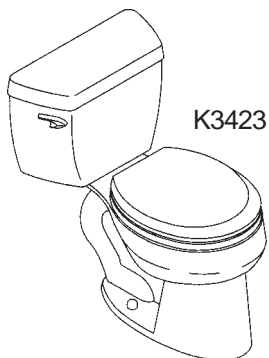

**KOHLER  
FIXTURES**

K3322

ADA

K3386

K3422

K3423

**Kohler Closets**

**K3322 Gabrielle™ Comfort Height Toilet**  
Compact elongated one-piece toilet, 12" rough-in, includes K4653 French Curve™ seat and polished chrome trip lever, less supply, 1.6 gpf (6 ltr.flush) 16-1/8" high bowl is ADA compliant.