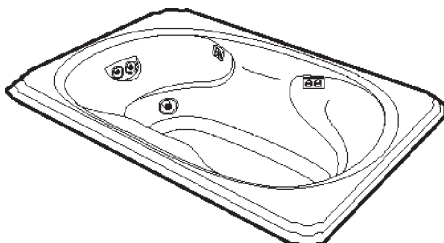

BELLAVISTA 6 WHIRLPOOL BATH WITH RAPIDHEAT HEATER*
PRODUCT CODE #M241
72"L x 42"W x 23-1/4"H
10 jets; 4 fully adjustable jets, 4 neck jets & 2 foot jets, 3.0HP motor, 90 gal capacity

Skirt not available
*Factory installed

Skirt	Trim Kits				Geberit Drain Kits				Code#
	Chrome #827	Brushd Chrome #898	Gold #828	Brt Brass #829	Chrome	Br Chr	Gold	Brt Brass	
	M952	M952	M952	M952					
	(2)J869								116-7180
		(2)J869	n/a						
				(2)J869					116-7182
	(2)P556	(2)P556	(2)P556	(2)P556					
	N557	N557	N557	N557					
					157				245-4200
						157			
							157		
								157	245-4205
	Optional Pillow (white , almond, silver)				C263			White	116-1376
	Optional Chrome Handrails				G864				
	Optional Brushed Chrome Handrails				G864				
	Optional Brass Handrails				G864				
	WHITE								116-1360
	M952	M952	M952	M952					
	J869	n/a	J869	J869					
	(2)P556	(2)P556	(2)P556	(2)P556					
	N557	N557	N557	N557					
					157				245-4200
						157			
							157		
								157	245-4205
	Optional RapidHeat Heater				S750				
	Optional Pillow (white , almond, silver)				C263			White	116-1376
	Optional Chrome Handrails				G864				
	Optional Brushed Chrome Handrails				G864				
	Optional Brass Handrails				G864				
	M952	M952	M952	M952					
	J869	n/a	J869	J869					
	(2)P556	(2)P556	(2)P556	(2)P556					
	N557	N557	N557	N557					
					157				245-4200
						157			
							157		
								157	245-4205
	Optional Pillow (white , almond, silver)				C263			White	116-1376
	Optional Chrome Handrails				G864				
	Optional Brushed Chrome Handrails				G864				
	Optional Brass Handrails				G864