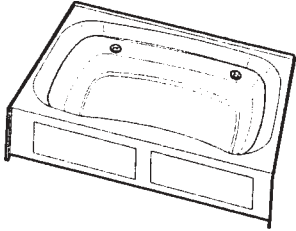

JACUZZI WHIRLPOOL BATH BUILDER SERIES

Model
Size & Description
Give product code when ordering

Options
n/a = not available s = standard
Give finish code when ordering. Finish code appears under name of finish.

SIGNA WHIRLPOOL BATH WITH INTEGRAL SKIRT
RH PRODUCT CODE #Y345
60"L x 42" W x 22" H
front right motor pump

Available non jetted
PRODUCT CODE #Y350