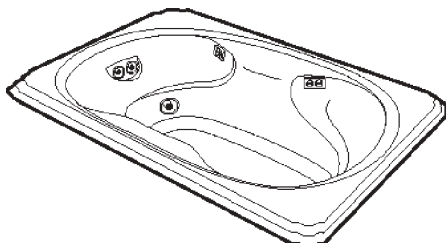

BELLAVISTA 6 WHIRLPOOL BATH
PRODUCT CODE #M240
72"L x 42"W x 23-1/4"H
10 jets; 4 fully adjustable jets, 4 neck jets & 2 foot jets, Wave Pulse System, underwater lights, 3.0HP motor, 90 gal capacity

Skirt not available
Optional RapidHeat Heater