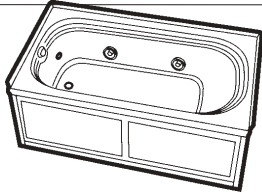

JACUZZI WHIRLPOOL BATH BUILDER SERIES

Model
Size & Description
Give product code when ordering

Options
n/a = not available s = standard
Give finish code when ordering. Finish code appears under name of finish.

LUXURA 5 WHIRLPOOL BATH
with INTEGRAL SKIRT
RH PRODUCT CODE #N605
LH PRODUCT CODE #N600
60"L x 32"W x 20-1/4"H
6 jets; 4 fully adjustable jets,
2 foot jets, 42 gal. capacity
Built-in tile flange.
Pillow not available.
Available non-jetted
RH PRODUCT CODE #N601
LH PRODUCT CODE #N606