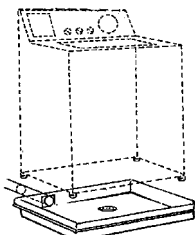

3333

Code #	Description	Model #

Durawall Fiberglass Shower Walls

3 Panels - 1 Shelf
Complies to ADA

130-1718	White Mustee Tub Wall 3-PC	350WHT

Durabase Shower Floors

Durastone

One-piece molded construction using Durastone (natural crushed stone with polyester resin). Shipped with #42.317 drain assembly with drain seal for 2" PVC, ABS, or iron.

130-1660	Shower Base 34" x 48"	3448SD

Fiberglass

Sturdy, one-piece compression molded fiberglass floors have ribbed underbody for extra strength and an integrally molded drain with seal and removable strainer for installation of 2" (Sch 40) ABS, PVC or iron DWV sanitary pipe. Semi-gloss surface is resistant to mildew and easy to clean.

- Square

130-1605	White Shower Base 36" x 36"	3636M

- Rectangular

130-1654	White Shower Base 32" x 48"	3248M
130-1658	White Shower Base 34" x 48"	3448M
130-1665	White Shower Base 34" x 60"	3460M

- Neo-Angle

130-1670	White Shower Base Neo-Angle	3636CM
130-1675	White Shower Base Neo-Angle	3838CM

Washing Machine Pan

Center Drain for placement directly over 2" ABS, PVC or Iron Pipe. Removable Aluminum Front Threshold - for ease of washer placement

130-5180	Washing Machine Pan 30"Lx32"Wx2-1/2"H	99

Washing Machine Pan

300-7960	Suds Sentry Washing Machine Pan	3333