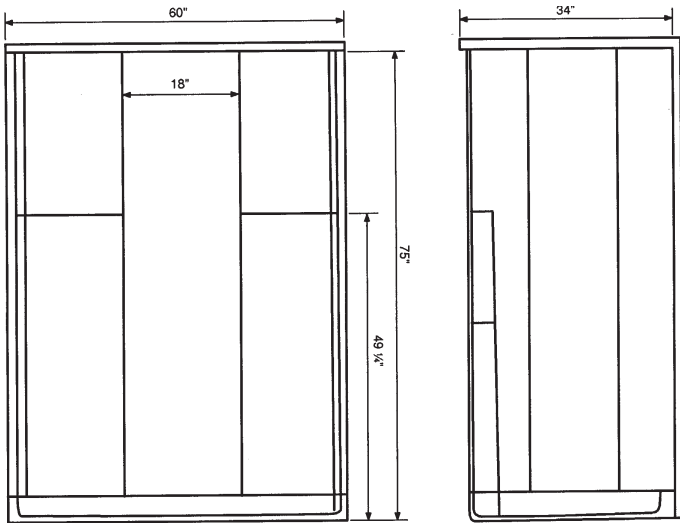

SH-5 60" x 34" x 75" Shower Stall Features two molded-in self-draining soap or storage ledges. **NO SEAT.**

- SH-5-01 White (no seat) 140-5200
- SH-5-03 Biscuit (no seat) 140-5205