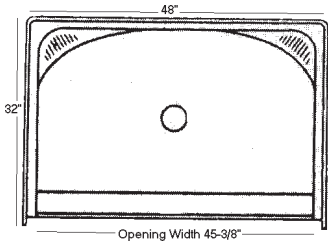

Oasis

W48

**W48 SERIES
MINNESOTA
NEW CONSTRUCTION
IS NOW NON-CODE**

W48 Shower Stall (old W4832) 48" x 32" x 80-1/8". Double soap ledges.
W48-01 WHITE 140-2300

Optional Accessories

D49 Ceiling Dome for W48
D49-01 WHITE 140-2500

R45R One Piece Right Hand Bath Bay (old 450R) 60"wide x 74-3/8"high x 33-3/8" deep, tub depth 15-3/4". Two integrally molded self draining soap ledges are at both tub and shower heights and built-in towel bar.

R45-01R WHITE 140-3100
R45-03R BISCUIT 140-3110

R45L One Piece Left Hand Bath Bay (old 451L) 60"wide x 74-3/8"high x 33-3/8" deep, tub depth 15-3/4". Two integrally molded self draining soap ledges are at both tub and shower heights and built-in towel bar.

R45-01L WHITE 140-3300
R45-03L BISCUIT 140-3310

Optional Accessories

D15 Ceiling Dome 45.
D15-01 WHITE 140-3390