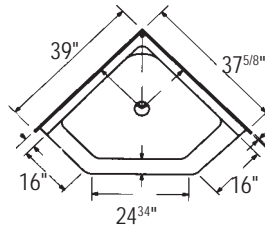

Oasis Shower Systems

Left hand plumbing
shown with dome

Code#

N38 Neo-Angle Shower. Self-draining integrally molded soap ledge with fins.
This unit takes a 36" neo-angle shower door.

N38-01 WHITE 140-1750

P38 Neo-Angle Shower. 2-Piece. Self-draining integrally molded soap ledge with fins.
This unit takes a 36" neo-angle shower door.

P38-01 WHITE 140-1760

M48R Right Hand Shower Stall (old 4832L)
48" x 32" x 81-1/8". Right hand seat, left hand plumbing. Seat is contoured out of the walls and floor for a sit down shower. Single soap ledge with fins on left. Molded jambs. Less dome.

M48-01R WHITE 140-1800

M48L Left Hand Shower Stall (old 4832R)
48" x 32" x 81-1/8". Left hand seat, right hand plumbing. Seat is contoured out of the walls and floor for a sit down shower. Single soap ledge with fins on right. Molded jambs. Less dome.

M48-01 WHITE 140-1900

Optional Accessories D48

D48 Ceiling Dome for M48.

D48-01 WHITE 140-1950