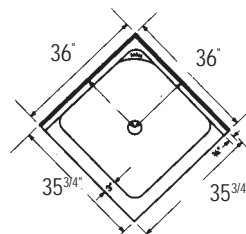

June 1, 2006

Oasis

Oasis Fiberglass

BW-4

Code#

BW-4 Shower Stall. 42" x 34" x 80". Features two molded-in self-draining soap ledges.

BW-4 WHITE 140-1790

P36

P36 Put-Together 4 Piece Shower Stall. 36" x 36" x 81-1/4". Component parts: receptor, two side walls, back wall. Back wall has a recessed soap dish and accessory nook with a towel bar. Less dome.

P36-01 WHITE 140-1500

C36

C36 Corner Shower Stall. 36" x 36" x 81-1/4". Has a self-draining soap dish integrally molded into the shower at a convenient height. Less dome.

C36-01 WHITE 140-1770

Oasis Shower Systems

N38

P38

M48

Left hand plumbing
shown with dome

P38-01 WHITE 140-1760

M48R Right Hand Shower Stall (old 4832L)
48" x 32" x 81-1/8". Right hand seat, left hand plumbing. Seat is contoured out of the walls and floor for a sit down shower. Single soap ledge with fins on left. Molded jambs. Less dome.