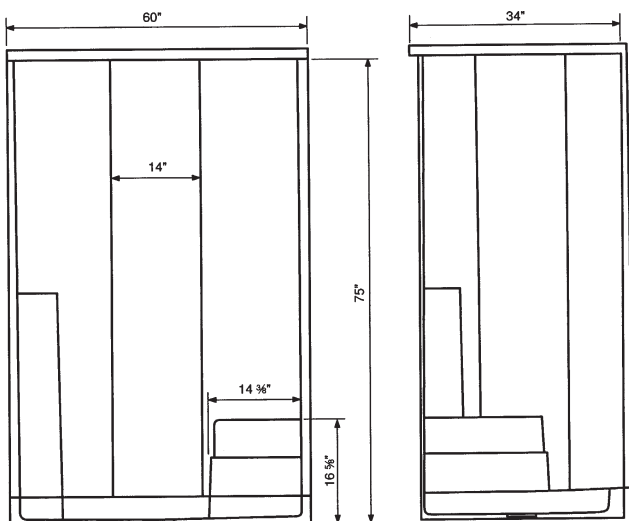

P36 Put-Together 4 Piece Shower Stall. 36" x 36" x 81-1/4". Component parts: receptor, two side walls, back wall. Back wall has a recessed soap dish and accessory nook with a towel bar. Less dome.

P36-01 WHITE 140-1500

C36

C36 Corner Shower Stall. 36" x 36" x 81-1/4". Has a self-draining soap dish integrally molded into the shower at a convenient height. Less dome.

C36-01 WHITE 140-1770

Oasis Shower Systems

N38

P38

M48

Left hand plumbing
shown with dome

P38-01 WHITE 140-1760

M48R Right Hand Shower Stall (old 4832L)
48" x 32" x 81-1/8". Right hand seat, left hand plumbing. Seat is contoured out of the walls and floor for a sit down shower. Single soap ledge with fins on left. Molded jambs. Less dome.

Shower door opening 44-1/2W x 70" H

- SS-4-01L White LH Seat 140-5250

July 1, 2004

Oasis

SS-5 60" x 34" x 75" Seated Shower Stall
Extra tall unit features a molded-in self-draining soap ledge, and molded in curved seat.