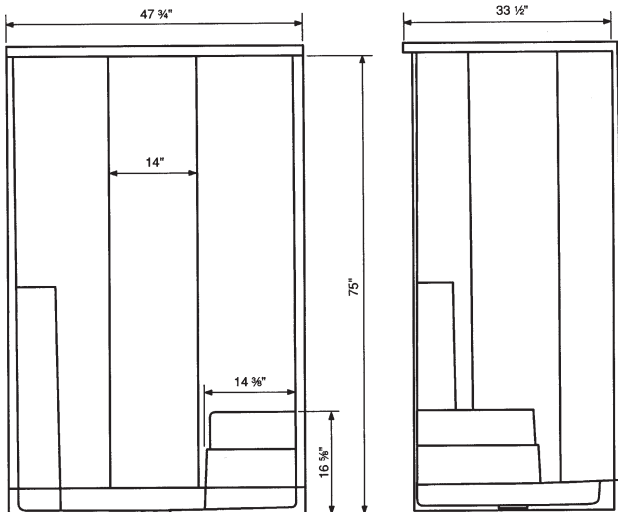

SS-4 48" x 34" x 75" Seated Shower Stall
This extra tall unit features a molded-in self-draining soap ledge, and molded-in curved seat.

Shower door opening 44-1/2W x 70" H

- SS-4-01L White LH Seat 140-5250