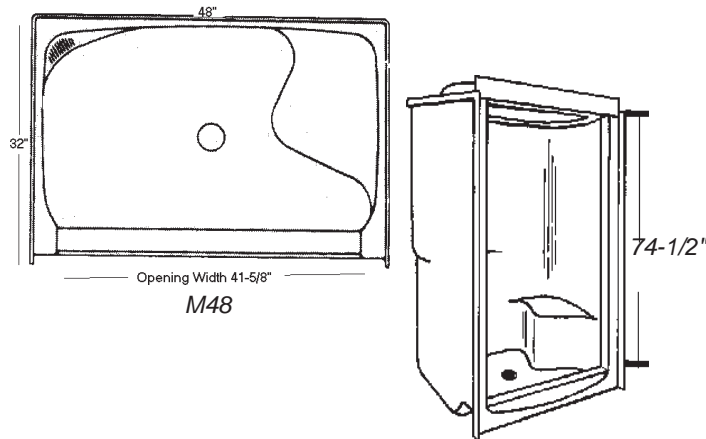

P36 Put-Together 4 Piece Shower Stall. 36" x 36" x 81-1/4". Component parts: receptor, two side walls, back wall. Back wall has a recessed soap dish and accessory nook with a towel bar. Less dome.

P36-01 WHITE 140-1500

C36

C36 Corner Shower Stall. 36" x 36" x 81-1/4". Has a self-draining soap dish integrally molded into the shower at a convenient height. Less dome.

C36-01 WHITE 140-1770

Oasis Shower Systems

N38

P38

M48

Left hand plumbing
shown with dome

Code#

N38 Neo-Angle Shower. Self-draining integrally molded soap ledge with fins.
This unit takes a 36" neo-angle shower door.

N38-01 WHITE 140-1750

P38 Neo-Angle Shower. 2-Piece. Self-draining integrally molded soap ledge with fins.
This unit takes a 36" neo-angle shower door.

P38-01 WHITE 140-1760

M48R Right Hand Shower Stall (old 4832L)
48" x 32" x 81-1/8". Right hand seat, left hand plumbing. Seat is contoured out of the walls and floor for a sit down shower. Single soap ledge with fins on left. Molded jambs. Less dome.