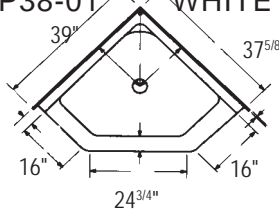

P36 Put-Together 4 Piece Shower Stall. 36" x 36" x 81-1/4". Component parts: receptor, two side walls, back wall. Back wall has a recessed soap dish and accessory nook with a towel bar. Less dome.

P36-01 WHITE 140-1500

C36

C36 Corner Shower Stall. 36" x 36" x 81-1/4". Has a self-draining soap dish integrally molded into the shower at a convenient height. Less dome.

C36-01 WHITE 140-1770

Oasis Shower Systems

N38

P38

M48

Left hand plumbing
shown with dome

P38-01 WHITE 140-1760

M48R Right Hand Shower Stall (old 4832L)
48" x 32" x 81-1/8". Right hand seat, left hand plumbing. Seat is contoured out of the walls and floor for a sit down shower. Single soap ledge with fins on left. Molded jambs. Less dome.

P66-01L WHITE 140-3550

Note: Outside measurements may vary + or - 1/4"

R75R One Piece Right Hand Bath Bay (old 750)

71-3/4"wide x 76-3/4"high x 33-3/8" deep, tub depth 19-1/4". Two integrally molded self draining soap ledges are at both tub and shower heights and built-in towel bar.