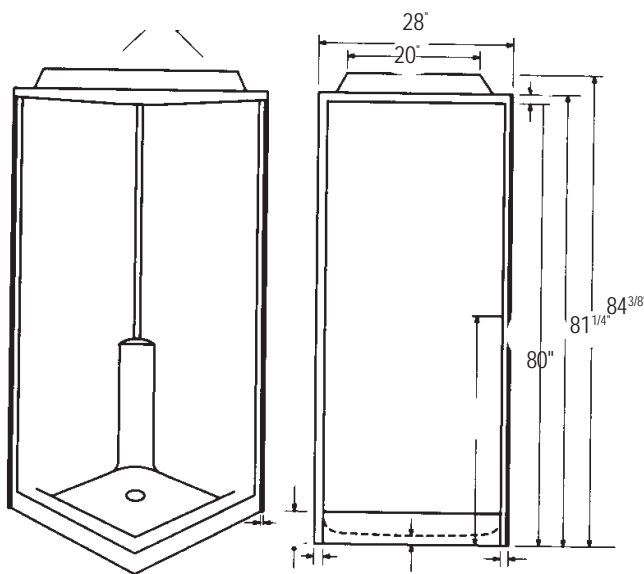

June 1, 2006

Oasis

Oasis Fiberglass

BW-4

Code#

BW-4 Shower Stall. 42" x 34" x 80". Features two molded-in self-draining soap ledges.

BW-4 WHITE 140-1790

P36

P36 Put-Together 4 Piece Shower Stall. 36" x 36" x 81-1/4". Component parts: receptor, two side walls, back wall. Back wall has a recessed soap dish and accessory nook with a towel bar. Less dome.

P36-01 WHITE 140-1500

C36

C36 Corner Shower Stall. 36" x 36" x 81-1/4". Has a self-draining soap dish integrally molded into the shower at a convenient height. Less dome.

C36-01 WHITE 140-1770

Oasis Shower Systems

N38

P38

M48

Left hand plumbing
shown with dome

P38-01 WHITE 140-1760

M48R Right Hand Shower Stall (old 4832L)
48" x 32" x 81-1/8". Right hand seat, left hand plumbing. Seat is contoured out of the walls and floor for a sit down shower. Single soap ledge with fins on left. Molded jambs. Less dome.