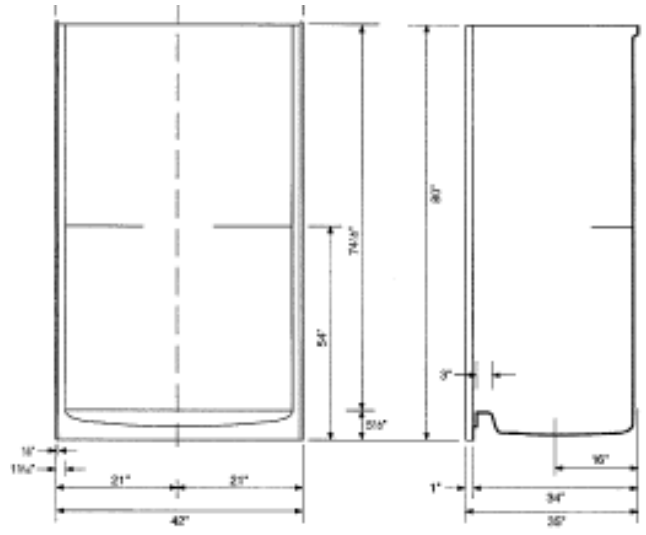

June 1, 2006

Oasis

Oasis Fiberglass

BW-4

Code#

BW-4 Shower Stall. 42" x 34" x 80". Features two molded-in self-draining soap ledges.

BW-4 WHITE 140-1790

P36

P36 Put-Together 4 Piece Shower Stall. 36" x 36" x 81-1/4". Component parts: receptor, two side walls, back wall. Back wall has a recessed soap dish and accessory nook with a towel bar. Less dome.

P36-01 WHITE 140-1500

C36

C36 Corner Shower Stall. 36" x 36" x 81-1/4". Has a self-draining soap dish integrally molded into the shower at a convenient height. Less dome.

C36-01 WHITE 140-1770

Oasis Shower Systems

N38

P38

M48

Left hand plumbing
shown with dome

M48-01R WHITE 140-1800

M48L Left Hand Shower Stall (old 4832R)
48" x 32" x 81-1/8". Left hand seat, right hand plumbing. Seat is contoured out of the walls and floor for a sit down shower. Single soap ledge with fins on right. Molded jambs. Less dome.