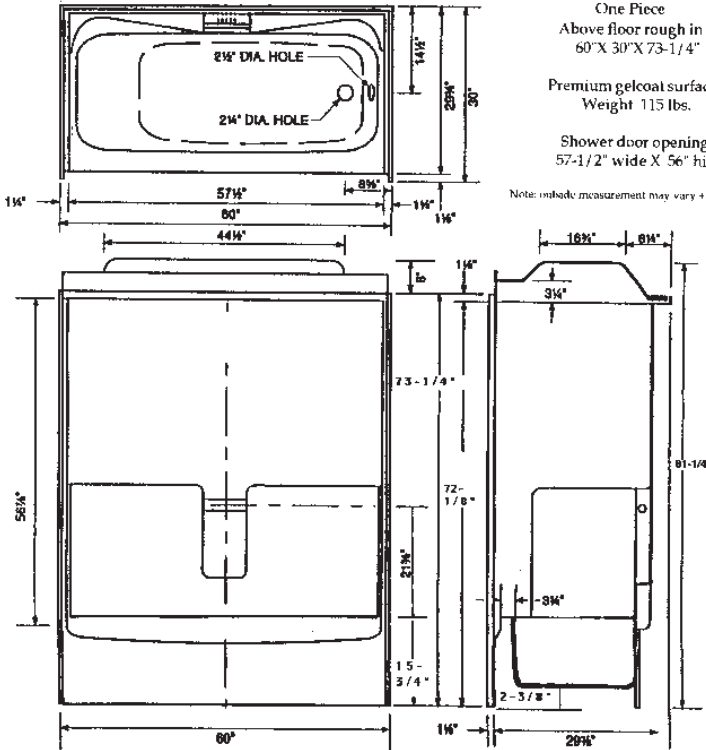

P36 Put-Together 4 Piece Shower Stall. 36" x 36" x 81-1/4". Component parts: receptor, two side walls, back wall. Back wall has a recessed soap dish and accessory nook with a towel bar. Less dome.

P36-01 WHITE 140-1500

C36

C36 Corner Shower Stall. 36" x 36" x 81-1/4". Has a self-draining soap dish integrally molded into the shower at a convenient height. Less dome.

C36-01 WHITE 140-1770

Oasis Shower Systems

N38

P38

M48

Left hand plumbing
shown with dome

R45-01L WHITE 140-3300
R45-03L BISCUIT 140-3310

Optional Accessories

D15 Ceiling Dome 45.
D15-01 WHITE 140-3390

Oasis

SPECIFICATIONS

One Piece
Above floor rough in
60" X 30" X 73-1/4"

Premium gelcoat surface
Weight 115 lbs.

Shower door opening
57-1/2" wide X 56" high

Note: inside measurement may vary +/- 1/4"

Code#

R65R One Piece Right Hand Bath Bay (old 650R) Above the floor rough-in 2-3/8". 60" Wide X 73-1/4" High X 30" Deep, Tub Depth 15-3/4". Two self-draining soap ledges are at both bath and shower heights. An 8" towel bar is built-in.