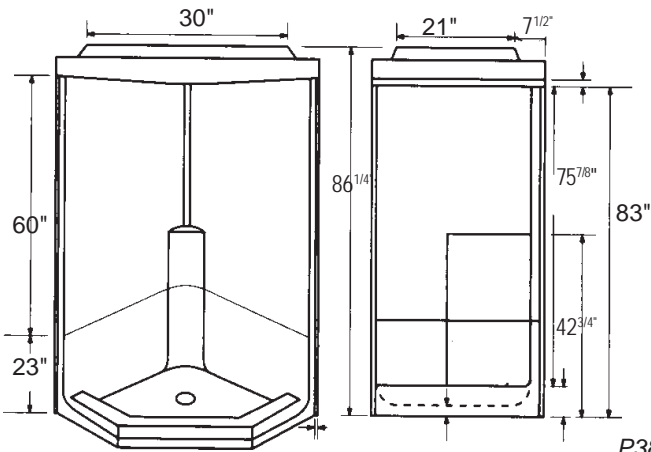

P36 Put-Together 4 Piece Shower Stall. 36" x 36" x 81-1/4". Component parts: receptor, two side walls, back wall. Back wall has a recessed soap dish and accessory nook with a towel bar. Less dome.

P36-01 WHITE 140-1500

C36

C36 Corner Shower Stall. 36" x 36" x 81-1/4". Has a self-draining soap dish integrally molded into the shower at a convenient height. Less dome.

C36-01 WHITE 140-1770

Oasis Shower Systems

N38

P38

M48

Left hand plumbing
shown with dome

P38-01 WHITE 140-1760

M48R Right Hand Shower Stall (old 4832L)
48" x 32" x 81-1/8". Right hand seat, left hand plumbing. Seat is contoured out of the walls and floor for a sit down shower. Single soap ledge with fins on left. Molded jambs. Less dome.

M48-01R WHITE 140-1800

M48L Left Hand Shower Stall (old 4832R)
48" x 32" x 81-1/8". Left hand seat, right hand plumbing. Seat is contoured out of the walls and floor for a sit down shower. Single soap ledge with fins on right. Molded jambs. Less dome.