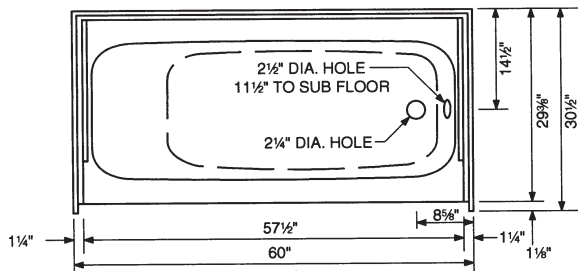

Oasis

TS-5 60" x 32" x 75" Tub/Shower Features molded-in storage ledges, two self draining soap ledges, and built-in towel bar.

- TS5-01L Left Hand White 140-5700
- TS5-01R Right Hand White 140-5710

WHIRLPOOL

- TS5-01L Left Hand White 140-5720
- TS5-01R Right Hand White 140-5730

H15 60" x 29" x 71" Special Care Tub/Shower with backing on 3 sides for grab bars. Lower tub side 14-1/2" for easy access. Flat wall design. (Special order with grab bars.)

- H15-01L White Left Hand 140-6000
- H15-01R White Right Hand 140-6010