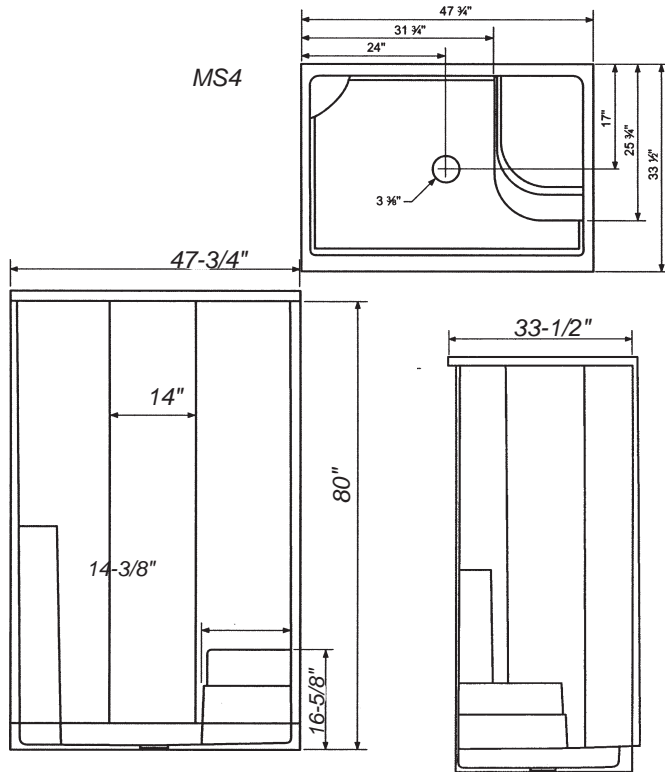

MS4

MS-4 Seated Shower Stall
48" x 34" x 80". Extra tall unit features a molded-in self-draining soap ledge, and molded-in curved seat. Above the floor rough-in. No Dome.
Shower door opening 44-1/2w x 75"h.

Right Hand Seat/Left Hand Plumbing
MS4-01R White 140-2401
MS4-03R Biscuit 140-2406

Left Hand Seat/Right Hand Plumbing
MS4-01L White 140-2451
MS4-03L Biscuit 140-2456