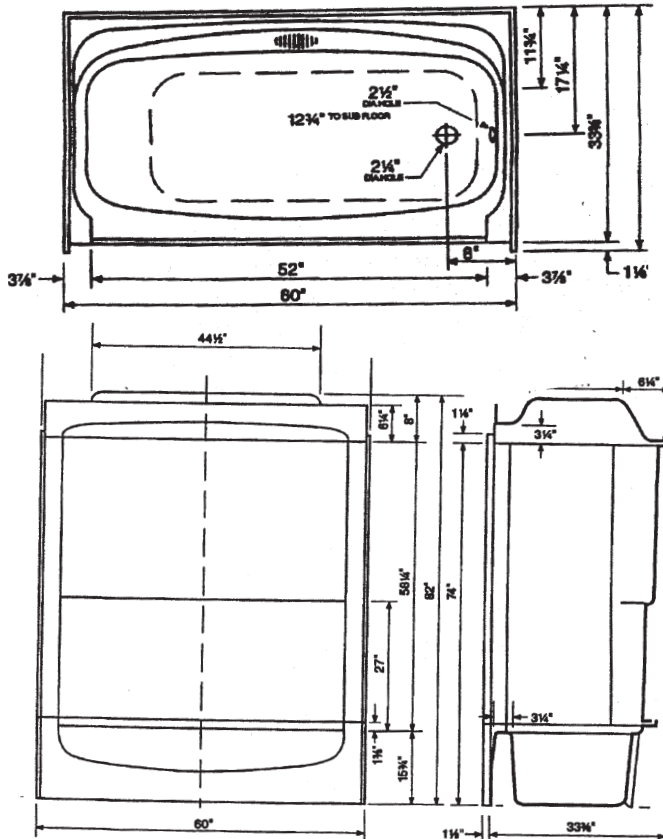

P35R Four Piece Right Hand Bathbay (old P350R) 60" Wide x 75" High x 33" Deep, Tub Depth 15-3/4". Features two soap ledges at shower height and one at tub height.

- P35-01R White 140-3498

P35L Four Piece Left Hand Bathbay (old P351L) 60" Wide x 75" High x 33" Deep, Tub Depth 15-3/4". Features two soap ledges at shower height and one at tub height.

- P35-01L White 140-3499