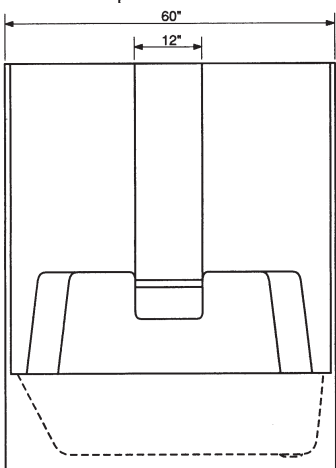

P36 Put-Together 4 Piece Shower Stall. 36" x 36" x 81-1/4". Component parts: receptor, two side walls, back wall. Back wall has a recessed soap dish and accessory nook with a towel bar. Less dome.

P36-01 WHITE 140-1500

P38-01 WHITE 140-1760

M48R Right Hand Shower Stall (old 4832L)
48" x 32" x 81-1/8". Right hand seat, left hand plumbing. Seat is contoured out of the walls and floor for a sit down shower. Single soap ledge with fins on left. Molded jambs. Less dome.

SS-5-01L White 140-5300
Left Hand Seat

SS-5-01R White 140-5350
Right Hand Seat

TS-3 60" x 36" x 75" Tub/Shower Features molded-in storage ledges, two self draining soap ledges, and built-in towel bar.

TS3-01L Left Hand White 140-5500
TS3-01R Right Hand White 140-5510

WHIRLPOOL

TS3-01L Left Hand White 140-5520
TS3-01R Right Hand White 140-5530

Oasis

TS-5 60" x 32" x 75" Tub/Shower Features molded-in storage ledges, two self draining soap ledges, and built-in towel bar.