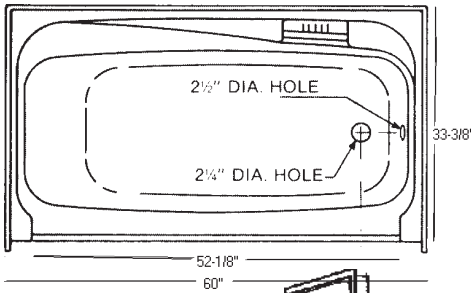

P36 Put-Together 4 Piece Shower Stall. 36" x 36" x 81-1/4". Component parts: receptor, two side walls, back wall. Back wall has a recessed soap dish and accessory nook with a towel bar. Less dome.

P36-01 WHITE 140-1500

C36

C36 Corner Shower Stall. 36" x 36" x 81-1/4". Has a self-draining soap dish integrally molded into the shower at a convenient height. Less dome.

C36-01 WHITE 140-1770

Oasis Shower Systems

N38

P38

M48

Left hand plumbing
shown with dome

P48L Three Piece Shower Stall (old P4832R)
48" x 32" x 81-1/8". Left hand seat, right hand plumbing. Single soap ledge with fins on right.
P48-01L WHITE 140-2200

Oasis

W48

**W48 SERIES
MINNESOTA
NEW CONSTRUCTION
IS NOW NON-CODE**

73-1/2"

W48 Shower Stall (old W4832) 48" x 32" x 80-1/8". Double soap ledges.
W48-01 WHITE 140-2300

Optional Accessories

D49 Ceiling Dome for W48
D49-01 WHITE 140-2500

52-1/8"
60"

57-1/2"

R45R (Shown) ,R45L