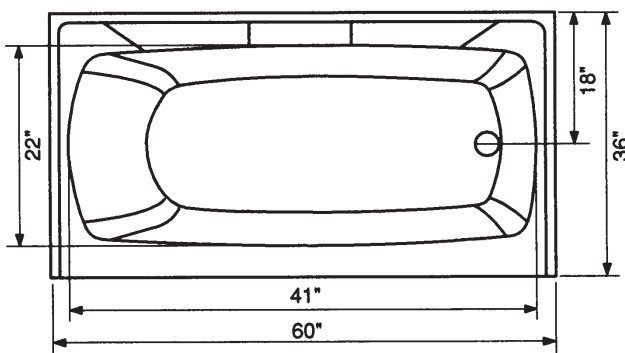

TS-3 60" x 36" x 75" Tub/Shower Features molded-in storage ledges, two self draining soap ledges, and built-in towel bar.

TS3-01L Left Hand White 140-5500
TS3-01R Right Hand White 140-5510

WHIRLPOOL

TS3-01L Left Hand White 140-5520
TS3-01R Right Hand White 140-5530