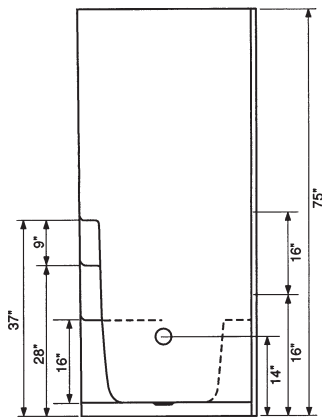

P36 Put-Together 4 Piece Shower Stall. 36" x 36" x 81-1/4". Component parts: receptor, two side walls, back wall. Back wall has a recessed soap dish and accessory nook with a towel bar. Less dome.

P36-01 WHITE 140-1500

R45-01R WHITE 140-3100
R45-03R BISCUIT 140-3110

R45L One Piece Left Hand Bath Bay (old 451L) 60"wide x 74-3/8"high x 33-3/8" deep, tub depth 15-3/4". Two integrally molded self draining soap ledges are at both tub and shower heights and built-in towel bar.

SS-5-01L White 140-5300
Left Hand Seat

SS-5-01R White 140-5350
Right Hand Seat

TS-3 60" x 36" x 75" Tub/Shower Features molded-in storage ledges, two self draining soap ledges, and built-in towel bar.

TS3-01L Left Hand White 140-5500
TS3-01R Right Hand White 140-5510

WHIRLPOOL

TS3-01L Left Hand White 140-5520
TS3-01R Right Hand White 140-5530

Oasis

TS-5 60" x 32" x 75" Tub/Shower Features molded-in storage ledges, two self draining soap ledges, and built-in towel bar.