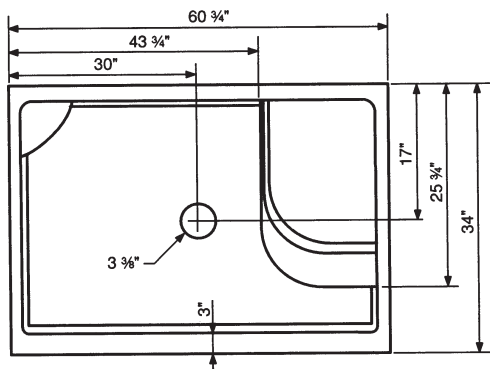

P36 Put-Together 4 Piece Shower Stall. 36" x 36" x 81-1/4". Component parts: receptor, two side walls, back wall. Back wall has a recessed soap dish and accessory nook with a towel bar. Less dome.

P36-01 WHITE 140-1500

C36

C36 Corner Shower Stall. 36" x 36" x 81-1/4". Has a self-draining soap dish integrally molded into the shower at a convenient height. Less dome.

C36-01 WHITE 140-1770

Oasis Shower Systems

N38

P38

M48

Left hand plumbing
shown with dome

Oasis

SH-5 60" x 34" x 75" Shower Stall Features two molded-in self-draining soap or storage ledges. **NO SEAT.**

- SH-5-01 White (no seat) 140-5200
- SH-5-03 Biscuit (no seat) 140-5205

SS-4 48" x 34" x 75" Seated Shower Stall
This extra tall unit features a molded-in self-draining soap ledge, and molded-in curved seat.

Shower door opening 44-1/2W x 70" H

- SS-4-01L White LH Seat 140-5250

July 1, 2004

Oasis

SS-5 60" x 34" x 75" Seated Shower Stall
Extra tall unit features a molded-in self-draining soap ledge, and molded in curved seat.