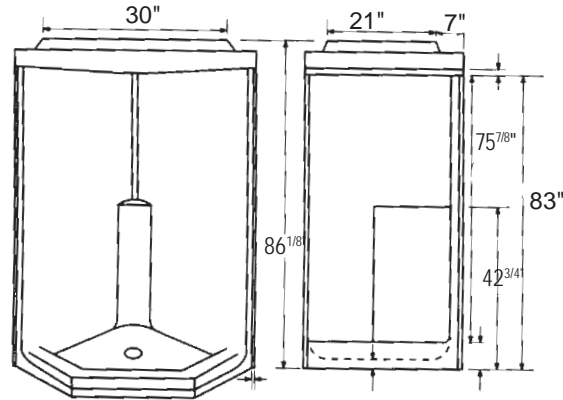

P36 Put-Together 4 Piece Shower Stall. 36" x 36" x 81-1/4". Component parts: receptor, two side walls, back wall. Back wall has a recessed soap dish and accessory nook with a towel bar. Less dome.

P36-01 WHITE 140-1500

C36

C36 Corner Shower Stall. 36" x 36" x 81-1/4". Has a self-draining soap dish integrally molded into the shower at a convenient height. Less dome.

C36-01 WHITE 140-1770

Oasis Shower Systems

N38

P38

M48

Left hand plumbing
shown with dome

Code#

N38 Neo-Angle Shower. Self-draining integrally molded soap ledge with fins.
This unit takes a 36" neo-angle shower door.

N38-01 WHITE 140-1750

P38 Neo-Angle Shower. 2-Piece. Self-draining integrally molded soap ledge with fins.
This unit takes a 36" neo-angle shower door.

P38-01 WHITE 140-1760

M48R Right Hand Shower Stall (old 4832L)
48" x 32" x 81-1/8". Right hand seat, left hand plumbing. Seat is contoured out of the walls and floor for a sit down shower. Single soap ledge with fins on left. Molded jambs. Less dome.