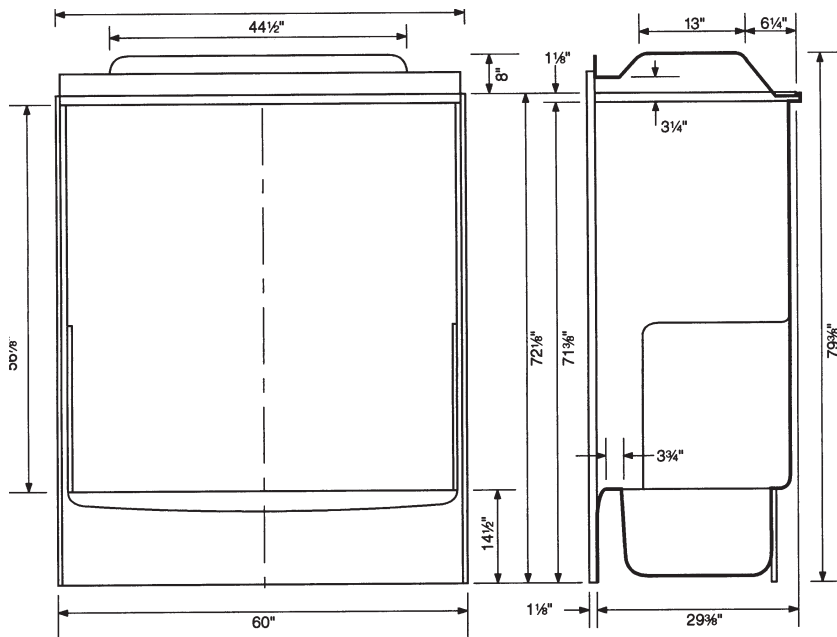

H15 60" x 29" x 71" Special Care Tub/Shower with backing on 3 sides for grab bars. Lower tub side 14-1/2" for easy access. Flat wall design. (Special order with grab bars.)

- H15-01L White Left Hand 140-6000
- H15-01R White Right Hand 140-6010