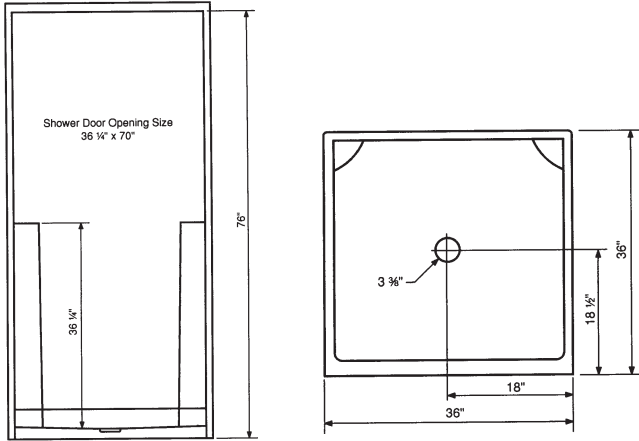

June 1, 2006

Oasis

SH-3 36" x 36" x 75" Shower Features two molded-in self-draining soap ledges, and a molded jamb that reduces splashing and provides an area for mounting a curtain or door.
SH-3-01 WHITE 140-5000