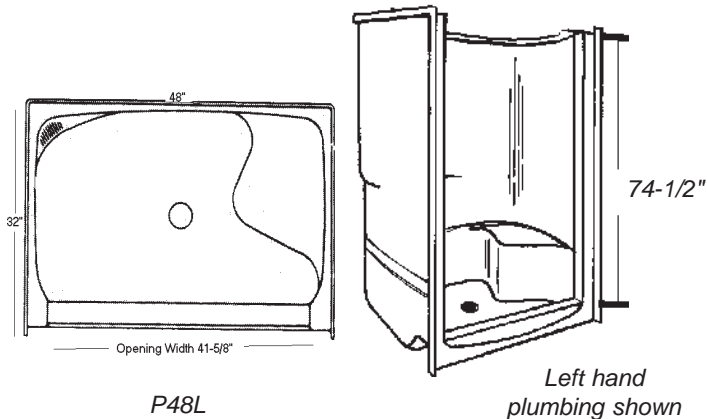

P36 Put-Together 4 Piece Shower Stall. 36" x 36" x 81-1/4". Component parts: receptor, two side walls, back wall. Back wall has a recessed soap dish and accessory nook with a towel bar. Less dome.

P36-01 WHITE 140-1500

C36

C36 Corner Shower Stall. 36" x 36" x 81-1/4". Has a self-draining soap dish integrally molded into the shower at a convenient height. Less dome.

C36-01 WHITE 140-1770

Oasis Shower Systems

N38

P38

M48

Left hand plumbing
shown with dome

MT4C Two Piece Shower Stall (old MT482C)
48" x 32" x 81". No seat with center drain and two molded in soap ledges
MT4-01C WHITE 140-1925

Optional Accessories
D48 Ceiling Dome
D48-01 WHITE 140-1950

MS4

MS-4 Seated Shower Stall
48" x 34" x 80". Extra tall unit features a molded-in self-draining soap ledge, and molded-in curved seat. Above the floor rough-in. No Dome.
Shower door opening 44-1/2w x 75"h.

Right Hand Seat/Left Hand Plumbing
MS4-01R White 140-2401
MS4-03R Biscuit 140-2406

Left Hand Seat/Right Hand Plumbing
MS4-01L White 140-2451
MS4-03L Biscuit 140-2456

P48R Three Piece Shower Stall (old P4832L)
48" x 32" x 81-1/8". Right hand seat, left hand plumbing. Single soap ledge with fins on left.
P48-01R WHITE 140-2000