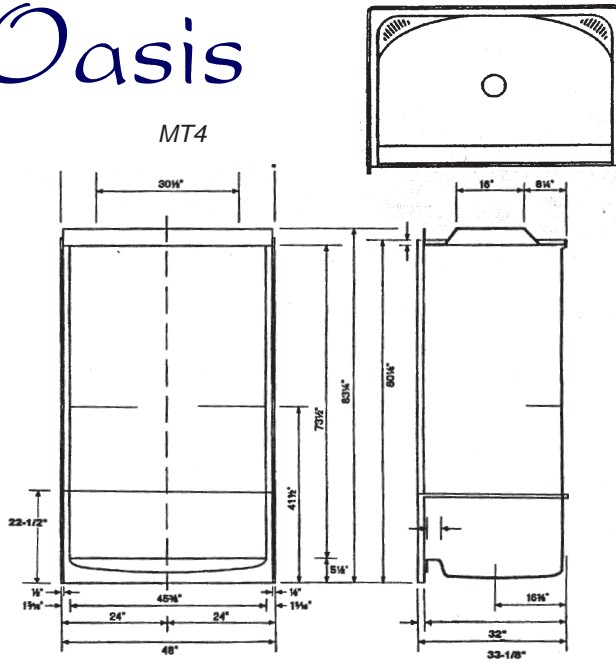

P36 Put-Together 4 Piece Shower Stall. 36" x 36" x 81-1/4". Component parts: receptor, two side walls, back wall. Back wall has a recessed soap dish and accessory nook with a towel bar. Less dome.

P36-01 WHITE 140-1500

C36

C36 Corner Shower Stall. 36" x 36" x 81-1/4". Has a self-draining soap dish integrally molded into the shower at a convenient height. Less dome.

C36-01 WHITE 140-1770

Oasis Shower Systems

N38

P38

M48

Left hand plumbing
shown with dome

M48-01R WHITE 140-1800

M48L Left Hand Shower Stall (old 4832R)
48" x 32" x 81-1/8". Left hand seat, right hand plumbing. Seat is contoured out of the walls and floor for a sit down shower. Single soap ledge with fins on right. Molded jambs. Less dome.

MT4C Two Piece Shower Stall (old MT482C)
48" x 32" x 81". No seat with center drain and two molded in soap ledges
MT4-01C WHITE 140-1925

Optional Accessories
D48 Ceiling Dome
D48-01 WHITE 140-1950

MS4

MS-4 Seated Shower Stall
48" x 34" x 80". Extra tall unit features a molded-in self-draining soap ledge, and molded-in curved seat. Above the floor rough-in. No Dome.
Shower door opening 44-1/2w x 75"h.