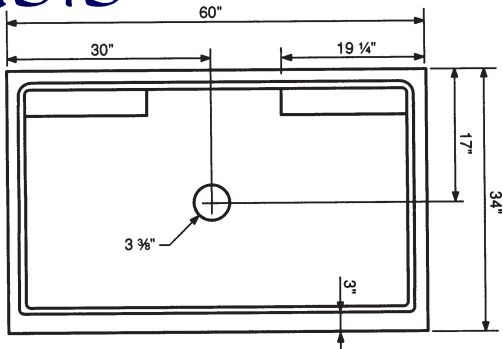

Oasis

SH-5 60" x 34" x 75" Shower Stall Features two molded-in self-draining soap or storage ledges. **NO SEAT.**

- SH-5-01 White (no seat) 140-5200
- SH-5-03 Biscuit (no seat) 140-5205

SS-4 48" x 34" x 75" Seated Shower Stall
This extra tall unit features a molded-in self-draining soap ledge, and molded-in curved seat.

Shower door opening 44-1/2W x 70" H

- SS-4-01L White LH Seat 140-5250