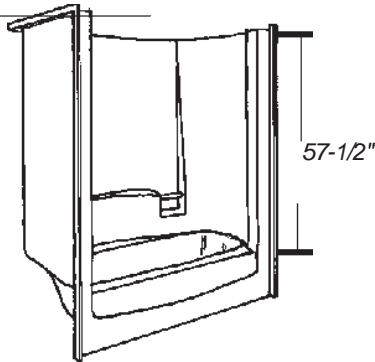

P36 Put-Together 4 Piece Shower Stall. 36" x 36" x 81-1/4". Component parts: receptor, two side walls, back wall. Back wall has a recessed soap dish and accessory nook with a towel bar. Less dome.

P36-01 WHITE 140-1500

C36

C36 Corner Shower Stall. 36" x 36" x 81-1/4". Has a self-draining soap dish integrally molded into the shower at a convenient height. Less dome.

C36-01 WHITE 140-1770

Oasis Shower Systems

N38

P38

M48

Left hand plumbing
shown with dome

73-1/2"

W48 Shower Stall (old W4832) 48" x 32" x 80-1/8". Double soap ledges.
W48-01 WHITE 140-2300

Optional Accessories

D49 Ceiling Dome for W48
D49-01 WHITE 140-2500

52-1/8"
60"

57-1/2"

R45R (Shown) ,R45L

R45R One Piece Right Hand Bath Bay (old 450R) 60"wide x 74-3/8"high x 33-3/8" deep, tub depth 15-3/4". Two integrally molded self draining soap ledges are at both tub and shower heights and built-in towel bar.