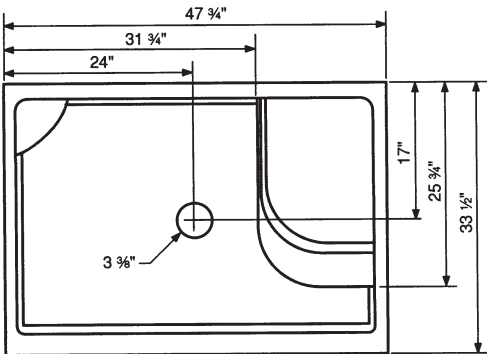

P36 Put-Together 4 Piece Shower Stall. 36" x 36" x 81-1/4". Component parts: receptor, two side walls, back wall. Back wall has a recessed soap dish and accessory nook with a towel bar. Less dome.

P36-01 WHITE 140-1500

C36

C36 Corner Shower Stall. 36" x 36" x 81-1/4". Has a self-draining soap dish integrally molded into the shower at a convenient height. Less dome.

C36-01 WHITE 140-1770

Oasis Shower Systems

N38

P38

M48

Left hand plumbing
shown with dome

FL-4 48" x 34" x 80" Shower Stall Features ample molded-in storage ledge, self-draining soap ledge, and built-in towel bar. Above the floor rough-in.
 Shower door opening 44-1/2w x 75"h.

FL-4-01 White 140-5101

Oasis

SH-5 60" x 34" x 75" Shower Stall Features two molded-in self-draining soap or storage ledges. **NO SEAT.**

- SH-5-01 White (no seat) 140-5200
- SH-5-03 Biscuit (no seat) 140-5205

SS-4 48" x 34" x 75" Seated Shower Stall
This extra tall unit features a molded-in self-draining soap ledge, and molded-in curved seat.