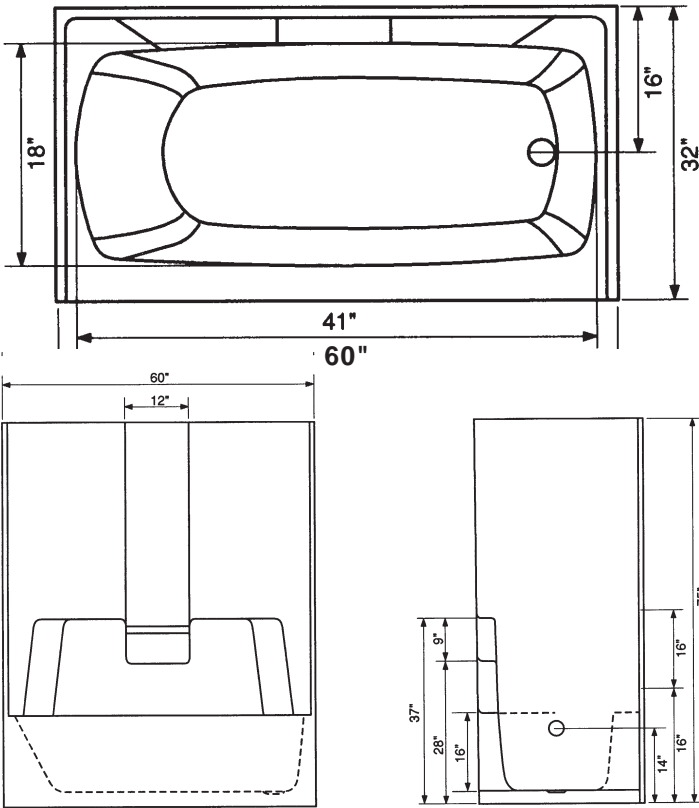

Oasis

TS-5 60" x 32" x 75" Tub/Shower Features molded-in storage ledges, two self draining soap ledges, and built-in towel bar.

- TS5-01L Left Hand White 140-5700
- TS5-01R Right Hand White 140-5710

WHIRLPOOL

- TS5-01L Left Hand White 140-5720
- TS5-01R Right Hand White 140-5730