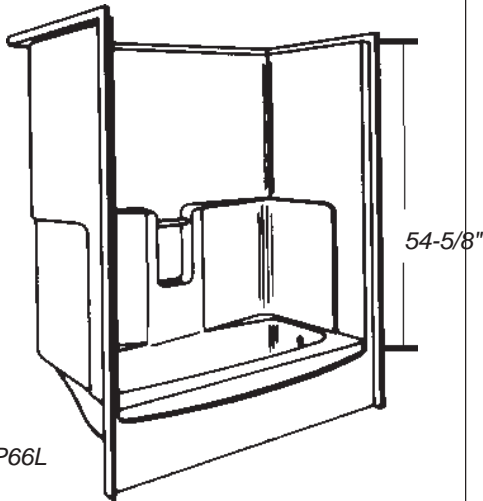

Oasis

Code#

P66R Two Piece Right Hand Bath Bay (old P660)

60"wide x 75-7/8"high x 29-3/8" deep, tub depth 18-5/8". Two integrally molded self draining soap ledges in the back wall and built in towel bar.

P660-01R WHITE 140-3500

P66L Two Piece Left Hand Bath Bay (old P661L)

60"wide x 75-7/8"high x 29-3/8" deep, tub depth 18-5/8". Two integrally molded self draining soap ledges in the back wall and built in towel bar.

P66-01L WHITE 140-3550