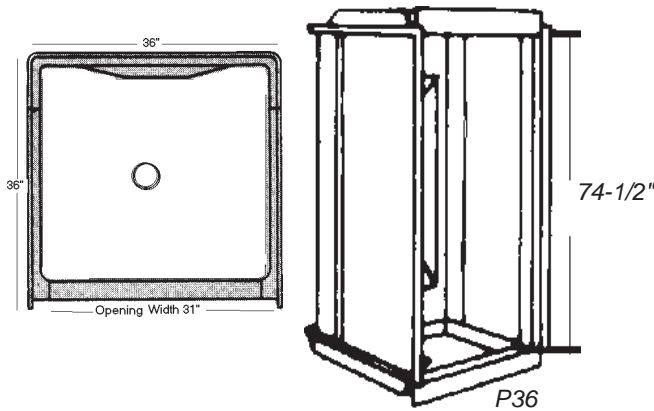

June 1, 2006

Oasis

Oasis Fiberglass

BW-4

Code#

BW-4 Shower Stall. 42" x 34" x 80". Features two molded-in self-draining soap ledges.

BW-4 WHITE 140-1790

P36

P36 Put-Together 4 Piece Shower Stall. 36" x 36" x 81-1/4". Component parts: receptor, two side walls, back wall. Back wall has a recessed soap dish and accessory nook with a towel bar. Less dome.

P36-01 WHITE 140-1500

C36

C36 Corner Shower Stall. 36" x 36" x 81-1/4". Has a self-draining soap dish integrally molded into the shower at a convenient height. Less dome.

C36-01 WHITE 140-1770

Oasis Shower Systems

N38

P38

M48

Left hand plumbing
shown with dome

P38-01 WHITE 140-1760

M48R Right Hand Shower Stall (old 4832L)
48" x 32" x 81-1/8". Right hand seat, left hand plumbing. Seat is contoured out of the walls and floor for a sit down shower. Single soap ledge with fins on left. Molded jambs. Less dome.