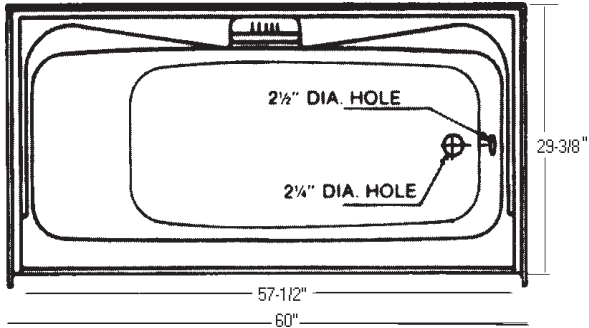

Oasis

Code#

P66R Two Piece Right Hand Bath Bay (old P660)

60"wide x 75-7/8"high x 29-3/8" deep, tub depth 18-5/8". Two integrally molded self draining soap ledges in the back wall and built in towel bar.

P660-01R WHITE 140-3500

P66L Two Piece Left Hand Bath Bay (old P661L)

60"wide x 75-7/8"high x 29-3/8" deep, tub depth 18-5/8". Two integrally molded self draining soap ledges in the back wall and built in towel bar.

P66-01L WHITE 140-3550