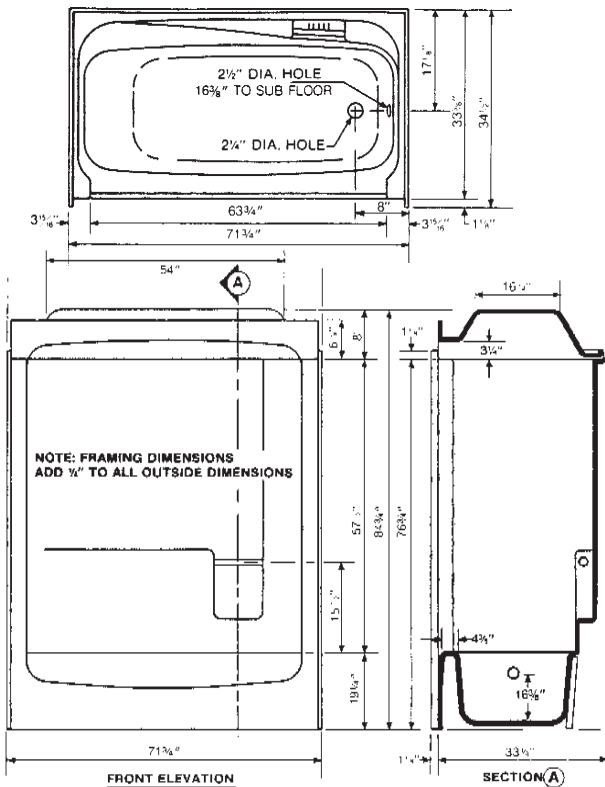

P66R (Shown) ,P66L

Note: Outside measurements may vary + or - 1/4"

R75R One Piece Right Hand Bath Bay (old 750)

71-3/4"wide x 76-3/4"high x 33-3/8" deep, tub depth 19-1/4". Two integrally molded self draining soap ledges are at both tub and shower heights and built-in towel bar.

R75-01R White 140-3700

R75-01R White Whirlpool 140-3950

R751L One Piece Left Hand Bath Bay (old 751)

71-3/4"wide x 76-3/4"high x 33-3/8" deep, tub depth 19-1/4". Two integrally molded self draining soap ledges are at both tub and shower heights and built-in towel bar.

R75-01L White 140-3800

R75-01L White Whirlpool 140-3900

OPTIONAL ACCESSORY -Tub Doors (Special Order)

Call for Door Models and Availability