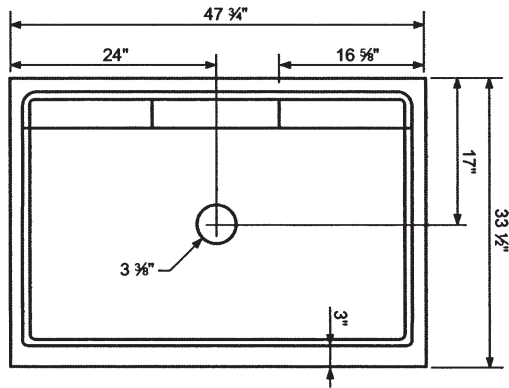

P36 Put-Together 4 Piece Shower Stall. 36" x 36" x 81-1/4". Component parts: receptor, two side walls, back wall. Back wall has a recessed soap dish and accessory nook with a towel bar. Less dome.

P36-01 WHITE 140-1500

C36

C36 Corner Shower Stall. 36" x 36" x 81-1/4". Has a self-draining soap dish integrally molded into the shower at a convenient height. Less dome.

C36-01 WHITE 140-1770

Oasis Shower Systems

N38

P38

M48

Left hand plumbing
shown with dome

R75-01R White 140-3700

R75-01R White Whirlpool 140-3950

R751L One Piece Left Hand Bath Bay (old 751)

71-3/4"wide x 76-3/4"high x 33-3/8" deep, tub depth 19-1/4". Two integrally molded self draining soap ledges are at both tub and shower heights and built-in towel bar.

R75-01L White 140-3800

R75-01L White Whirlpool 140-3900

OPTIONAL ACCESSORY -Tub Doors (Special Order)

Call for Door Models and Availability

June 1, 2006

Oasis

SH-3 36" x 36" x 75" Shower Features two molded-in self-draining soap ledges, and a molded jamb that reduces splashing and provides an area for mounting a curtain or door.
 SH-3-01 WHITE 140-5000