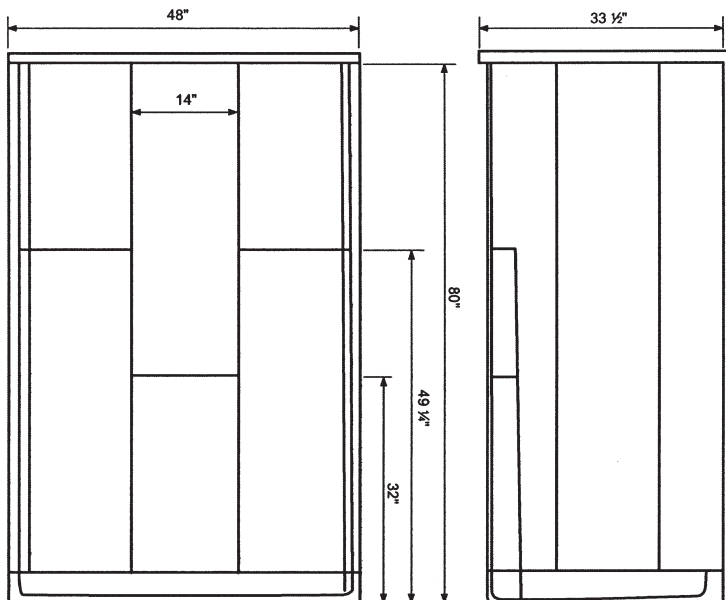

FL-4 48" x 34" x 80" Shower Stall Features ample molded-in storage ledge, self-draining soap ledge, and built-in towel bar. Above the floor rough-in.
Shower door opening 44-1/2w x 75"h.