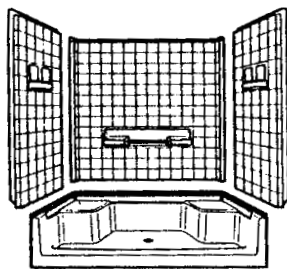

STERLING
A KOHLER COMPANY

OC-SS-60

Sterling Vikrell Fiberglass Modules

Code#	Description	Mfg#

Intrigue™ Neo-Angle Shower

38" x 38" x 78-7/8". Neo-Angle Shower consists of receptor and two end walls. Features realistic tile pattern on walls and three convenient shelving in corner column. Tongue-and-groove "snap-together" installation - no caulk required.

142-0900	White	72040100-0

Advantage Swirl Gloss Shower Stall

32" x 34-1/2" x 73-1/4". The 32" shower stall is a unit consisting of four pieces: base and an interlocking wall surround (back and two endwalls). A toiletry shelf is molded into the backwall. The 32" shower stall features easy care swirl gloss finish. The base has easy cleaning non-skid floor. The base can be set with the Vikrell wall surround or other wall surround systems.

	Shower	OC-S-32
142-0010	White	62010100-0

Advantage Swirl Gloss Seated Shower Stall

48" x 34" x 73-1/4". The 48" seated shower stall is a unit consisting of four pieces: base with two molded seats and an interlocking backwall and two endwalls. An 18" grab bar is mounted between two molded toiletry shelves. The shower stall features easy care swirl gloss finish, and has easy cleaning non-skid floor for bather safety.

	Seated Shower	OC-SS-48
142-0145	White	62030100-0

Series 6204 60" Seated Shower

60" x 34" x 76". Unit consists of four pieces: Seated unit consists of base (with two molded seats), two end walls, and back wall; with swirl gloss finish. Assembles without the need for caulk or grout for a water tight seal. Four convenient toiletry shelves and 18" towel bar provide storage for toiletries, soap and accessories.

	Seated Shower	OC-SS-60
142-0150	White	62040100-0

Swirl Gloss with Tile Wall Surround