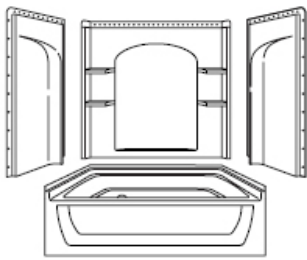

76220120

Mfg.# Description Code#

Ensemble 32" Whirlpool Curve Bath/Shower

60" x 36" x 74". Whirlpool Bath/Shower Unit with four fully adjustable jets on the back (color-matched and factory-installed), air switch actuator, 1-1/4hp pre-mounted pump and front access panel for easy access to system. UL listed.

Unit consists of 18" deep bath, with 2" wainscot/tile ledge, two end walls and back wall. Features convenient shelving on back wall. Tongue-and-groove "snap-together" installation - some 100% silicone sealant is required to finish installation. Includes tub liner to protect bath during installation.

	Whirlpool bath only	
142-8250	White - Drain at Left	76220110-0
142-8260	White - Drain at Right	76220120-0
	Complete Wall Set	
142-8210	White	71224100-0

Ensemble 36" Whirlpool Bath/Shower

60" x 36" x 72". Whirlpool Bath/Shower Unit with six fully adjustable hydro-massage jets (color-matched and factory-installed), air switch actuator and 1-1/4hp pre-mounted pump - systems comes ready to connect to water. UL listed.

Consists of 16" deep oval bath, two simulated tile end walls and simulated tile back wall. Features realistic 6" x 6" tile pattern and convenient shelving on back wall. Tongue-and-groove "snap-together" installation - no caulk required. Includes tub liner to protect bath during installation.

	Whirlpool Bath/Shower	
142-0710	White - Left Hand	76100110-0
142-0715	White - Right Hand	76100120-0

Ensemble 42" Bath/Shower