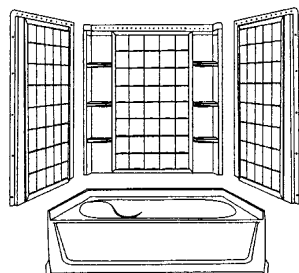

	Seated Shower	OC-SS-48
142-0145	White	62030100-0

Series 6204 60" Seated Shower

60" x 34" x 76". Unit consists of four pieces: Seated unit consists of base (with two molded seats), two end walls, and back wall; with swirl gloss finish. Assembles without the need for caulk or grout for a water tight seal. Four convenient toiletry shelves and 18" towel bar provide storage for toiletries, soap and accessories.

142-0625	White	72100100-0
----------	-------	------------

Ensemble 42" Curve Alcove Shower

42" x 34" x 75-3/4". Alcove Shower Unit consists of receptor, two end walls and back wall. Features convenient shelving on back wall. Tongue-and-groove "snap-together" installation - some 100% silicone sealant is required to finish installation. CSA certified.

142-0640	White	72210100-0
----------	-------	------------

72220100

72120100

72210100

71100120

Code#	Description	Mfg#
-------	-------------	------

Ensemble 48" Curve Alcove Shower

48" x 34" x 75-3/4". Alcove Shower Unit consists of receptor, two end walls and back wall. Features convenient shelving on back wall. Tongue-and-groove "snap-together" installation - no caulk required.

142-0650	White	72220100-0
----------	-------	------------

Ensemble 48" Tile Alcove Shower

48" x 34" x 75-3/4". Alcove Shower Unit consists of receptor, two simulated tile end walls and simulated tile back wall. Features realistic 6" x 6" tile pattern and convenient shelving on back wall. Tongue-and-groove "snap-together" installation - some 100% silicone sealant is required to finish installation. CSA certified.