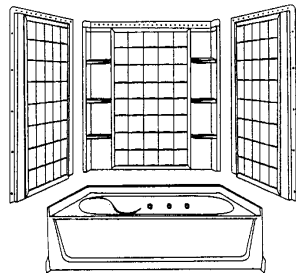

76101110

Mfg.# Description Code#

Ensemble 32" Whirlpool Curve Bath/Shower

60" x 36" x 74". Whirlpool Bath/Shower Unit with four fully adjustable jets on the back (color-matched and factory-installed), air switch actuator, 1-1/4hp pre-mounted pump and front access panel for easy access to system. UL listed.

Unit consists of 18" deep bath, with 2" wainscot/tile ledge, two end walls and back wall. Features convenient shelving on back wall. Tongue-and-groove "snap-together" installation - some 100% silicone sealant is required to finish installation. Includes tub liner to protect bath during installation.

	Whirlpool bath only	
142-8250	White - Drain at Left	76220110-0
142-8260	White - Drain at Right	76220120-0
	Complete Wall Set	
142-8210	White	71224100-0

Ensemble 36" Whirlpool Bath/Shower

60" x 36" x 72". Whirlpool Bath/Shower Unit with six fully adjustable hydro-massage jets (color-matched and factory-installed), air switch actuator and 1-1/4hp pre-mounted pump - systems comes ready to connect to water. UL listed.

Consists of 16" deep oval bath, two simulated tile end walls and simulated tile back wall. Features realistic 6" x 6" tile pattern and convenient shelving on back wall. Tongue-and-groove "snap-together" installation - no caulk required. Includes tub liner to protect bath during installation.

	Whirlpool Bath/Shower	
142-0710	White - Left Hand	76100110-0
142-0715	White - Right Hand	76100120-0

Ensemble 42" Bath/Shower