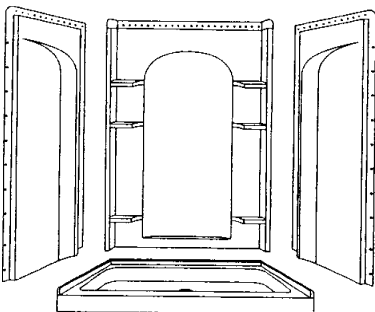

72210100

Code#	Description	Mfg#

Advantage 5' Tub/Shower

60" x 30" x 73-1/4". The Advantage Tub/Shower is a unit consisting of four pieces: a tub, two end walls, and a backwall. The unit assembles with an interlock system, assuring watertight joints without use of caulk or grout. The tub/shower features easy care swirl gloss finish, and has an easy cleaning slip resistant bottom for bather safety. An 18" grab bar is provided in the backwall suspended between two molded-in toiletry shelves.

	Bathbay	OC-AP-TS
142-0500	White - Right Hand	61030120-0
142-0550	White - Left Hand	61030110-0

Ensemble 36" Curve Alcove Shower

36" x 34" x 75-3/4". Alcove Shower Unit consists of receptor, two end walls and back wall. Features convenient shelving on back wall. Tongue-and-groove "snap-together" installation - no caulk required.

142-0600	White	72200100-0

Ensemble 36" Tile Alcove Shower

36" x 34" x 75-3/4". Alcove Shower Unit consists of receptor, two simulated tile end walls and simulated tile back wall. Features realistic 6" x 6" tile pattern and convenient shelving on back wall. Tongue-and-groove "snap-together" installation - no caulk required.

142-0625	White	72100100-0

Ensemble 42" Curve Alcove Shower

42" x 34" x 75-3/4". Alcove Shower Unit consists of receptor, two end walls and back wall. Features convenient shelving on back wall. Tongue-and-groove "snap-together" installation - some 100% silicone sealant is required to finish installation. CSA certified.

142-0640	White	72210100-0