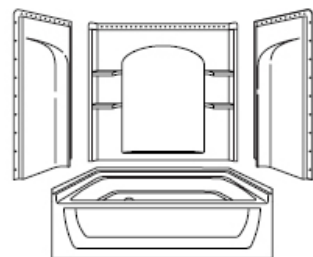

72210100

Code#	Description	Mfg#

Ensemble 48" Curve Alcove Shower

48" x 34" x 75-3/4". Alcove Shower Unit consists of receptor, two end walls and back wall. Features convenient shelving on back wall. Tongue-and-groove "snap-together" installation - no caulk required.

142-0650	White	72220100-0

Ensemble 48" Tile Alcove Shower

48" x 34" x 75-3/4". Alcove Shower Unit consists of receptor, two simulated tile end walls and simulated tile back wall. Features realistic 6" x 6" tile pattern and convenient shelving on back wall. Tongue-and-groove "snap-together" installation - some 100% silicone sealant is required to finish installation. CSA certified.

142-0648	White	72120100-0

Ensemble 32" Curve Bath/Shower

60" x 32" x 74". Alcove Shower Unit consists of 18" deep bath with 2" wainscot/tile ledge, two end walls and back wall. Features convenient shelving on back wall. Tongue-and-groove "snap-together" installation - some 100% silicone sealant is required to finish installation. Includes tub liner to protect bath during installation. CSA certified.

142-0670	White - Left Drain	71220110-0
142-0675	White - Right Drain	71220120-0

Ensemble 36" Bath/Shower

60" x 36" x 72". Bath/Shower Unit consists of 16" deep oval bath, two simulated tile end walls and simulated tile back wall. Features realistic 6" x 6" tile pattern and convenient shelving on back wall. Tongue-and-groove "snap-together" installation - no caulk required. Includes tub liner to protect bath during installation.

	Bath/Shower	
142-0700	White - Left Hand	71100110-0
142-0705	White - Right Hand	71100120-0