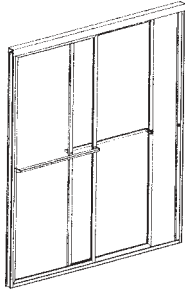

Coastal Industries Tub & Shower Doors

Port Royal ByPass Tub Door 700 Series - 58-5/16" Height

*752.58 = 56-13/16" height
 756.58 = 57-5/16"
 #These units are also
 available in 55-5/16" height

Model#	Width Up To	Glass Size	Height	Brite Silver	
				Aquatex	
748.58	49-1/2	23 x 54	58-5/16"		
752.58*	53-1/2	25 x 52-1/2	56-13/16"	160-4850	
754.58#	55-1/2	26 x 54	58-5/16"		
754.55	55-1/2	26 x 54	55-5/16"	160-4860	
756.58*#	57-1/2	27 x 53	57-5/16"	160-4880	
756.55	57-1/2	27 x 53	55-5/16"	160-4870	
758.58	59-1/2	28 x 54	58-5/16"		
760.58	61-1/2	29 x 54	58-5/16"		
766.58	67-1/2	32 x 54	58-5/16"		

Port Royal ByPass Shower Door 800 Series - 66-5/16" Height

Model#	Width Up To	Glass Size	Height	Brite Silver	
				Aquatex	
840.66	41-1/2	19 x 62	66-5/16"		
842.66	43-1/2	20 x 62	66-5/16"		
VK844.66	44-3/4	21 x 62	66-5/16"	160-5100	Fits Sterling OC-SS-48
846.68	47-1/2	22 x 62	66-5/16"		
848.66	49-1/2	23 x 62	66-5/16"		
850.66	51-1/2	24 x 62	66-5/16"		
852.66	53-1/2	25 x 62	66-5/16"		
854.66	55-1/2	26 x 62	66-5/16"		
856.66	57-1/2	27 x 62	66-5/16"		
858.66	59-1/2	28 x 62	66-5/16"		
860.66	61-1/2	29 x 62	66-5/16"		
864.66	65-1/2	31 x 62	66-5/16"		

Coastal Industries Inc.

**Coastal Industries
Tub & Shower Doors**

**Port Royal ByPass Shower Door
800 Series - 70-5/16" Height**

*These units are also available in 68-5/16" height

Model#	Width Up To	Glass Size	Height	Brite Silver Aquatex
840.70	41-1/2	19 x 66	70-5/16"	160-4890
842.70	43-1/2	20 x 66	70-5/16"	
844.70*	45-1/2	21 x 66	70-5/16"	160-4910
844.68	45-1/2	21 x 66	68-5/16"	160-4900
846.70	47-1/2	22 x 66	70-5/16"	
848.70	49-1/2	23 x 66	70-5/16"	
850.70	51-1/2	24 x 66	70-5/16"	
852.70	53-1/2	25 x 66	70-5/16"	
854.70	55-1/2	26 x 66	70-5/16"	
VK856.70	56-1/2		70-5/16"	160-5110 Fits Sterling OC-SS-60
856.70	57-1/2	27 x 66	70-5/16"	
858.70*	59-1/2	28 x 66	70-5/16"	
860.70	61-1/2	29 x 66	70-5/16"	
864.70	65-1/2	31 x 66	70-5/16"	