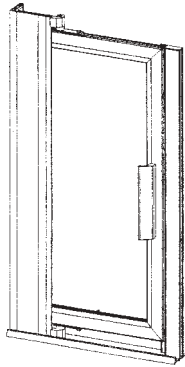

Coastal Industries Inc.

**Coastal Industries
Tub & Shower Doors**

**Paragon Pivot Shower Door
PV Series - 65-5/8" Height**

Model#	Width	Glass Size	Height	Brite Silver Aquatex
PV21.64	20-3/16-22-3/4	17 x 62	65-5/8"	
PV23.64	22-3/16-24-3/4	19 x 62	65-5/8"	
PV24.64	23-3/16-25-3/4	20 X 62	65-5/8"	
PV25.64	24-3/16-26-3/4	21 x 62	65-5/8"	
PV26.64	25-3/16-27-3/4	22 x 62	65-5/8"	
PV27.64	26-3/16-28-3/4	23 x 62	65-5/8"	160-5050
PV28.64	27-3/16-29-3/4	24 x 62	65-5/8"	
PV30.64	29-3/16-31-3/4	26 x 62	65-5/8"	160-5060
PV31.64	30-3/16-32-3/4	27 x 62	65-5/8"	160-5080
PV32.64	31-3/16-33-3/4	28 x 62	65-5/8"	
PV33.64	32-3/16-34-3/4	29 x 62	65-5/8"	
PV35.64	34-3/16-36-3/4	31 x 62	65-5/8"	
PV36.64	35-3/16-37-3/4	32 x 62	65-5/8"