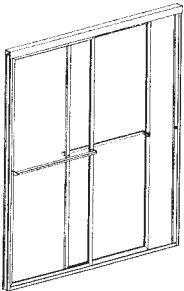

Coastal Industries Tub & Shower Doors

Port Royal ByPass Tub Door 700 Series - 58-5/16" Height

*752.58 = 56-13/16" height
 756.58 = 57-5/16"
 #These units are also
 available in 55-5/16" height

Model#	Width Up To	Glass Size	Height	Brite Silver	
				Aquatex	
748.58	49-1/2	23 x 54	58-5/16"		
752.58*	53-1/2	25 x 52-1/2	56-13/16"	160-4850	
754.58#	55-1/2	26 x 54	58-5/16"		
754.55	55-1/2	26 x 54	55-5/16"	160-4860	
756.58*#	57-1/2	27 x 53	57-5/16"	160-4880	
756.55	57-1/2	27 x 53	55-5/16"	160-4870	
758.58	59-1/2	28 x 54	58-5/16"		
760.58	61-1/2	29 x 54	58-5/16"		
766.58	67-1/2	32 x 54	58-5/16"		

Port Royal ByPass Shower Door 800 Series - 66-5/16" Height

Model#	Width Up To	Glass Size	Height	Brite Silver	
				Aquatex	
840.66	41-1/2	19 x 62	66-5/16"		
842.66	43-1/2	20 x 62	66-5/16"		
VK844.66	44-3/4	21 x 62	66-5/16"	160-5100	Fits Sterling OC-SS-48
846.68	47-1/2	22 x 62	66-5/16"		
848.66	49-1/2	23 x 62	66-5/16"		
850.66	51-1/2	24 x 62	66-5/16"		
852.66	53-1/2	25 x 62	66-5/16"		
854.66	55-1/2	26 x 62	66-5/16"		
856.66	57-1/2	27 x 62	66-5/16"		
858.66	59-1/2	28 x 62	66-5/16"		
860.66	61-1/2	29 x 62	66-5/16"		
864.66	65-1/2	31 x 62	66-5/16"		