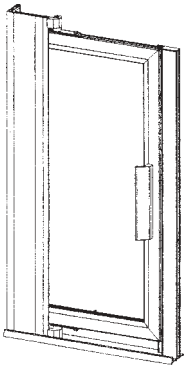

*1752.58 = 56-13/16" height
 1756.58 = 57-5/16" height
 # These units are also available in 55-5/16" height

**Paragon ByPass Shower Door
1800 Series - 66-5/16" Height**

Model#	Width Up To	Glass Size	Height
1840.66	41-1/2"	19 x 62	66-5/16"
1842.66	43-1/2"	20 x 62	66-5/16"
1844.66	45-1/2"	21 x 62	66-5/16"
1846.66	47-1/2"	22 x 62	66-5/16"
1848.66	49-1/2"	23 x 62	66-5/16"
1850.66	51-1/2"	24 x 62	66-5/16"
1852.66	53-1/2"	25 x 62	66-5/16"
1854.66	55-1/2"	26 x 62	66-5/16"
1856.66	57-1/2"	27 x 62	66-5/16"
1856.66	57-1/2"	28 x 62	66-5/16"
1856.66	57-1/2"	29 x 62	66-5/16"
1856.66	57-1/2"	31 x 62	66-5/16"

Coastal Industries Inc.

**Coastal Industries
Tub & Shower Doors**

**Paragon Pivot Shower Door
PV Series - 65-5/8" Height**

Model#	Width	Glass Size	Height	Brite Silver Aquatex
PV21.64	20-3/16-22-3/4	17 x 62	65-5/8"	
PV23.64	22-3/16-24-3/4	19 x 62	65-5/8"	
PV24.64	23-3/16-25-3/4	20 X 62	65-5/8"	
PV25.64	24-3/16-26-3/4	21 x 62	65-5/8"	
PV26.64	25-3/16-27-3/4	22 x 62	65-5/8"	
PV27.64	26-3/16-28-3/4	23 x 62	65-5/8"	160-5050
PV28.64	27-3/16-29-3/4	24 x 62	65-5/8"	
PV30.64	29-3/16-31-3/4	26 x 62	65-5/8"	160-5060
PV31.64	30-3/16-32-3/4	27 x 62	65-5/8"	160-5080
PV32.64	31-3/16-33-3/4	28 x 62	65-5/8"	
PV33.64	32-3/16-34-3/4	29 x 62	65-5/8"	
PV35.64	34-3/16-36-3/4	31 x 62	65-5/8"	
PV36.64	35-3/16-37-3/4	32 x 62	65-5/8"	

**Paragon Pivot Shower Door
PV Series - 69-5/8" Height**

Model#	Width	Glass Size	Height	Brite Silver Aquatex
PV21.68	20-3/16-22-3/4	17 x 66	69-5/8"	
PV23.68	22-3/16-24-3/4	19 x 66	69-5/8"	
PV24.68	23-3/16-25-3/4	20 X 66	69-5/8"	
PV25.68	24-3/16-26-3/4	21 x 66	69-5/8"	
PV26.68	25-3/16-27-3/4	22 x 66	69-5/8"	
PV28.68	27-3/16-29-3/4	24 x 66	69-5/8"	
PV30.68	29-3/16-31-3/4	26 x 66	69-5/8"	160-5070
PV32.68	31-3/16-33-3/4	28 x 66	69-5/8"	160-5090
PV33.68	32-3/16-34-3/4	29 x 66	69-5/8"	
PV35.68	34-3/16-36-3/4	31 x 66	69-5/8"	
PV36.68	35-3/16-37-3/4	32 x 66	69-5/8"	