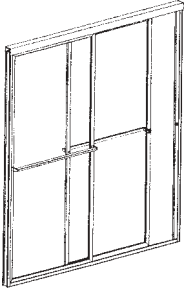

Coastal Industries Inc.

**Coastal Industries
Tub & Shower Doors**

**Paragon Pivot Shower Door
PV Series - 65-5/8" Height**

Model#	Width	Glass Size	Height	Brite Silver Aquatex
PV21.64	20-3/16-22-3/4	17 x 62	65-5/8"	
PV23.64	22-3/16-24-3/4	19 x 62	65-5/8"	
PV24.64	23-3/16-25-3/4	20 X 62	65-5/8"	
PV25.64	24-3/16-26-3/4	21 x 62	65-5/8"	
PV26.64	25-3/16-27-3/4	22 x 62	65-5/8"	
PV27.64	26-3/16-28-3/4	23 x 62	65-5/8"	160-5050
PV28.64	27-3/16-29-3/4	24 x 62	65-5/8"	
PV30.64	29-3/16-31-3/4	26 x 62	65-5/8"	160-5060
PV31.64	30-3/16-32-3/4	27 x 62	65-5/8"	160-5080
PV32.64	31-3/16-33-3/4	28 x 62	65-5/8"	
PV33.64	32-3/16-34-3/4	29 x 62	65-5/8"	
PV35.64	34-3/16-36-3/4	31 x 62	65-5/8"	
PV36.64	35-3/16-37-3/4	32 x 62	65-5/8"	

**Paragon Pivot Shower Door
PV Series - 69-5/8" Height**

Model#	Width	Glass Size	Height	Brite Silver Aquatex
PV21.68	20-3/16-22-3/4	17 x 66	69-5/8"	
PV23.68	22-3/16-24-3/4	19 x 66	69-5/8"	
PV24.68	23-3/16-25-3/4	20 X 66	69-5/8"	
PV25.68	24-3/16-26-3/4	21 x 66	69-5/8"	
PV26.68	25-3/16-27-3/4	22 x 66	69-5/8"	
PV28.68	27-3/16-29-3/4	24 x 66	69-5/8"	
PV30.68	29-3/16-31-3/4	26 x 66	69-5/8"	160-5070
PV32.68	31-3/16-33-3/4	28 x 66	69-5/8"	160-5090
PV33.68	32-3/16-34-3/4	29 x 66	69-5/8"	
PV35.68	34-3/16-36-3/4	31 x 66	69-5/8"	
PV36.68	35-3/16-37-3/4	32 x 66	69-5/8"	

Coastal Industries Tub & Shower Doors

Port Royal ByPass Tub Door 700 Series - 58-5/16" Height

*752.58 = 56-13/16" height
 756.58 = 57-5/16"
 #These units are also
 available in 55-5/16" height

Model#	Width Up To	Glass Size	Height	Brite Silver	
				Aquatex	
748.58	49-1/2	23 x 54	58-5/16"		
752.58*	53-1/2	25 x 52-1/2	56-13/16"	160-4850	
754.58#	55-1/2	26 x 54	58-5/16"		
754.55	55-1/2	26 x 54	55-5/16"	160-4860	
756.58*#	57-1/2	27 x 53	57-5/16"	160-4880	
756.55	57-1/2	27 x 53	55-5/16"	160-4870	
758.58	59-1/2	28 x 54	58-5/16"		
760.58	61-1/2	29 x 54	58-5/16"		
766.58	67-1/2	32 x 54	58-5/16"		