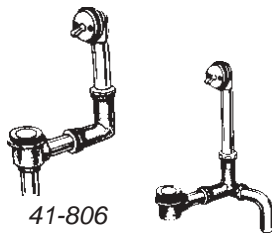

7-49-241	Same as above except spout with aerator .....	216-0805
----------	---	----------

49-530*	Laundry Faucet, clamp-on, ips connections, compression type, hose end spout Rough Brass .....	216-0820
---------	---	----------

49-540*	Laundry Faucet, threaded legs, IP connections compression type, hose end spout Rough Brass .....	216-0830
---------	--	----------

49-550*	Laundry Faucet, threaded legs, direct sweat connections, compression type, hose end spout Rough Brass .....	216-0840
---------	---	----------

49-556	Laundry Faucet threaded legs, with attached metal handles, no aerator, direct sweat connections, no threads on spout .....	216-0845
--------	--	----------

47-920	Shower Cabinet Fitting, two blade handle, 3-3/8" centers, compression type, with standard shower head & arm Chrome Plated .....	216-1000
--------	--	----------

41-806

41-807

41-808

41-857

41-500

41-550, 41-650  
81-557

All-Tub Brass Drains with "Fit-All" tees permits guide adjustment for most 14" to 16" high.

41-806 Bath Drain , 20 Gauge, Pop-Up drain in shoe  
Chrome ..... 216-1100