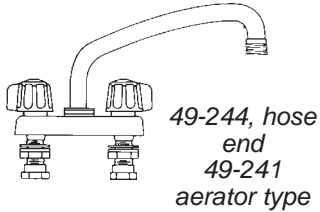

Model #	Description	Code#
---------	-------------	-------

49-251	Bar Faucet compression type 2-hole, 4" centers, IPS connections, gooseneck spout Polished Chrome .....	216-0800
--------	---	----------

49-244*	Laundry Faucet, hose end connections 4" centers, chrome plated shell, IPS connections, compression type, 6" spout, Chrome Plated .....	216-0810
---------	---	----------