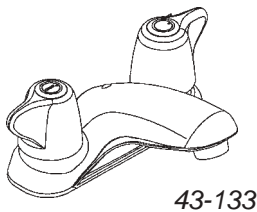

Model #	Description	Code#
40-460	Single Control Pull-Out Kitchen Sink Faucet for 1 or 3 hole mount. Spray and faucet body color match. Polished Chrome .....	216-1570
40-100	3 or 4 Hole Installation, Loop Handle 10" Elliptical Spout, less Spray Chrome .....	216-1502
40-120	Maxwell™ Single Handle Kitchen Faucet Lever handle, 8" centers. Chrome .....	216-1515
40-122	Chrome with Spray .....	216-1518
40-400	3 or 4 Hole Installation, Loop Handle 10" Elliptical Spout, with Spray Chrome .....	216-1560
40-135	Maxwell™ Single Handle Lavatory Faucet Lever handle, 4" cc, brass pop-up Chrome .....	216-1525
40-524	Single Handle Lav Faucet, metal pop-up drain, Chrome .....	216-1615
43-133	Maxwell™ Two Handle Lavatory Faucet Metal handles, 4" cc, brass pop-up Chrome, less drain .....	216-1680
43-135	Chrome, with brass pop-up .....	216-1684