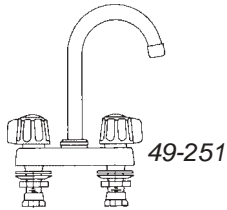

Model #	Description	Code#

49-251	Bar Faucet compression type 2-hole, 4" centers, IPS connections, gooseneck spout Polished Chrome	216-0800