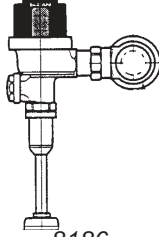

..... 240-0755

186 ROYAL Flush Valve. Quiet exposed urinal flush valve, chrome plated, metal oscillating non-hold-open handle, 3/4-inch IPS screw driver Bak-Chek angle stop with protective cap, adjustable tailpiece, vacuum breaker flush connection and spud coupling for 3/4" top spud, wall and spud flanges. Rough-in 11-1/2". Valve includes set screw cast wall flange sweat solder adaptor kit, and A.D.A. handle as standard. 1.5 GPF

..... 240-0800

186-1 ROYAL Flush Valve for 1 gallon service 240-0805

V500A

V500AA

Vacuum Breakers - positive protection against back siphonage. Simple in design, dependable and quiet in operation. The V-500-AA eliminates one coupling connection, thus saving installation time.

V500A	Vacuum Breaker 1-1/2"	240-0900
V500AA	Vacuum Breaker 3/4" x 9"	240-0950
V500AA	Vacuum Breaker 1-1/4" x 9"	240-1000
V500AA	Vacuum Breaker 1-1/2" x 9"	240-1050
V500AA	Vacuum Breaker 1-1/2" x 21"	240-1100

	Model#	Description	Code #
--	--------	-------------	--------

Sloan Optima Systems

Flush Valves

8111

8186

8111-G2 Optima Plus Battery Powered Closet Flushometer. 1.6 GPH, for 1-1/2" top spud bowl. Less handle opening, includes override button.
..... 240-0830