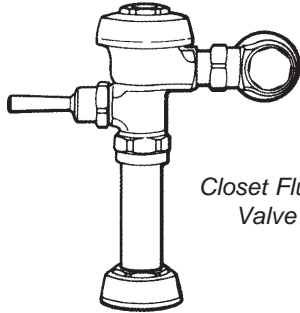

Sloan Flush Valves

Model#	Description	Code #
--------	-------------	--------

Closet Flush Valves

Closet Flush Valve

110-3 ROYAL Flush Valve. Quiet exposed closet flush valve, chrome plated, metal oscillating non-hold-open handle, 1-inch IPS screw driver Bak-Chek angle stop with protective cap, adjustable tailpiece, vacuum breaker flush connection and spud coupling for 1-1/2" top spud, wall and spud flanges. for 11-1/2" rough-in. Valve includes set screw cast wall flange sweat solder adaptor kit, and A.D.A. handle as standard. 3.5 GPF

..... 240-0505

111 ROYAL Flush Valve for 1.5 gallon service

..... 240-0520

Urinal Flush Valves

Urinal Flush Valve

180-1 ROYAL Flush Valve. Quiet exposed urinal flush valve, chrome plated, metal oscillating non-hold-open handle, 1-inch IPS screw driver Bak-Chek angle stop with protective cap, adjustable tailpiece, vacuum breaker flush connection and spud coupling for 1-1/4" top spud, wall and spud flanges. Rough-in 11-1/2". Valve includes set screw cast wall flange sweat solder adaptor kit, and A.D.A. handle as standard. 3.5 GPF

..... 240-0755

186 ROYAL Flush Valve. Quiet exposed urinal flush valve, chrome plated, metal oscillating non-hold-open handle, 3/4-inch IPS screw driver Bak-Chek angle stop with protective cap, adjustable tailpiece, vacuum breaker flush connection and spud coupling for 3/4" top spud, wall and spud flanges. Rough-in 11-1/2". Valve includes set screw cast wall flange sweat solder adaptor kit, and A.D.A. handle as standard. 1.5 GPF

..... 240-0800

186-1 ROYAL Flush Valve for 1 gallon service 240-0805

V500A

V500AA

Vacuum Breakers - positive protection against back siphonage. Simple in design, dependable and quiet in operation. The V-500-AA eliminates one coupling connection, thus saving installation time.