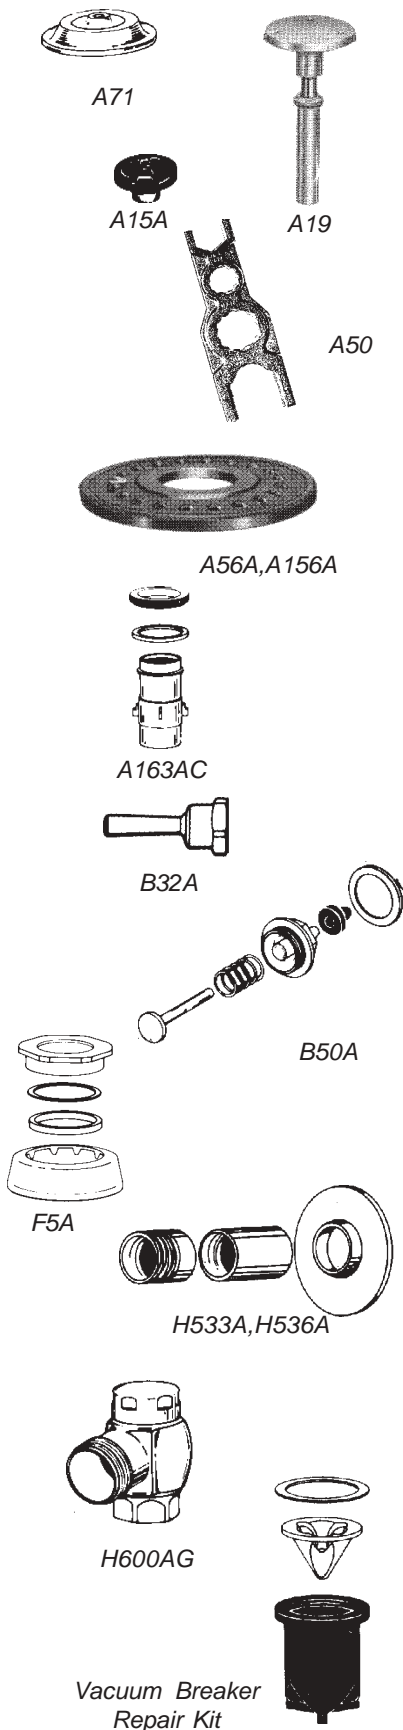

..... 240-0755

186 ROYAL Flush Valve. Quiet exposed urinal flush valve, chrome plated, metal oscillating non-hold-open handle, 3/4-inch IPS screw driver Bak-Chek angle stop with protective cap, adjustable tailpiece, vacuum breaker flush connection and spud coupling for 3/4" top spud, wall and spud flanges. Rough-in 11-1/2". Valve includes set screw cast wall flange sweat solder adaptor kit, and A.D.A. handle as standard. 1.5 GPF

	Model#	Description	Code #
Regal Flush Valves			
	Model#	Description	Code #
 <p style="text-align: right;">111-XL</p>	Closet Flush Valves		
	111-XL	Regal Flush Valve. Exposed water closet flushometer, for floor mounted or wall hung top spud bowls. 1.6 gpf, ADA compliant handle, 1" IPS screwdriver bak-check angle valve, vandal resistant stop cap, wall and spud flanges for 1-1/2" top spud. Sweat solder adapter kit.	240-0400
 <p style="text-align: right;">186-XL</p>	Urinal Flush Valve		
	186-1XL	Regal Flush Valve. Exposed urinal flushometer, for 3/4" top spud urinals, 1.0 gpf, ADA compliant handle, 3/4" IPS screwdriver bak-check angle valve, vandal resistant stop cap, wall and spud flange for 3/4" top spud, sweat solder adapter kit.	240-0440
Flush Valve Parts			
	A71	Inside Cover #0301168	240-1450
	A15A	Molded Disc #5301111	240-1500
	A19AC	Relief Valve - Closet #5301058	240-1550
	A19AU	Relief Valve - Urinal #5301059	240-1600
	A50	Sloan Super Wrench - #0301255 fits all Sloan Valves	240-1680
	A56A	ROYAL Diaphragm #5301170	240-1700
	A56AA	ROYAL Washer Set #5301176	240-1750
	A156A	ROYAL Diaphragm #5301188	240-1800
	A156AA	ROYAL Washer Set #5301189	240-1850
	A163AC	ROYAL Guide #5301236	240-1900
	A1101A	Closet 1.6 gpf Performance Kit Includes dual filtered by-pass, vacuum breaker and handle repair parts. 3301070	240-1910
	A1102A	Closet 3.5 gpf Performance Kit 3301071	240-1915
	A1107A	Urinal 1.0 gpf Performance Kit 3301074	240-1930
	A1108A	Urinal 1.5 gpf Performance Kit 3301075	240-1935