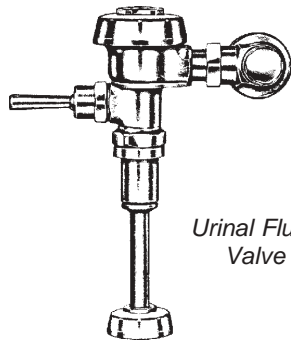

Sloan Flush Valves

Model#	Description	Code #
--------	-------------	--------

Closet Flush Valves

Closet Flush Valve

110-3 ROYAL Flush Valve. Quiet exposed closet flush valve, chrome plated, metal oscillating non-hold-open handle, 1-inch IPS screw driver Bak-Chek angle stop with protective cap, adjustable tailpiece, vacuum breaker flush connection and spud coupling for 1-1/2" top spud, wall and spud flanges. for 11-1/2" rough-in. Valve includes set screw cast wall flange sweat solder adaptor kit, and A.D.A. handle as standard. 3.5 GPF

..... 240-0505

111 ROYAL Flush Valve for 1.5 gallon service

..... 240-0520

Urinal Flush Valves

Urinal Flush Valve

180-1 ROYAL Flush Valve. Quiet exposed urinal flush valve, chrome plated, metal oscillating non-hold-open handle, 1-inch IPS screw driver Bak-Chek angle stop with protective cap, adjustable tailpiece, vacuum breaker flush connection and spud coupling for 1-1/4" top spud, wall and spud flanges. Rough-in 11-1/2". Valve includes set screw cast wall flange sweat solder adaptor kit, and A.D.A. handle as standard. 3.5 GPF

..... 240-0755

186 ROYAL Flush Valve. Quiet exposed urinal flush valve, chrome plated, metal oscillating non-hold-open handle, 3/4-inch IPS screw driver Bak-Chek angle stop with protective cap, adjustable tailpiece, vacuum breaker flush connection and spud coupling for 3/4" top spud, wall and spud flanges. Rough-in 11-1/2". Valve includes set screw cast wall flange sweat solder adaptor kit, and A.D.A. handle as standard. 1.5 GPF

..... 240-0800

186-1 ROYAL Flush Valve for 1 gallon service 240-0805

V500A

V500AA

Vacuum Breakers - positive protection against back siphonage. Simple in design, dependable and quiet in operation. The V-500-AA eliminates one coupling connection, thus saving installation time.